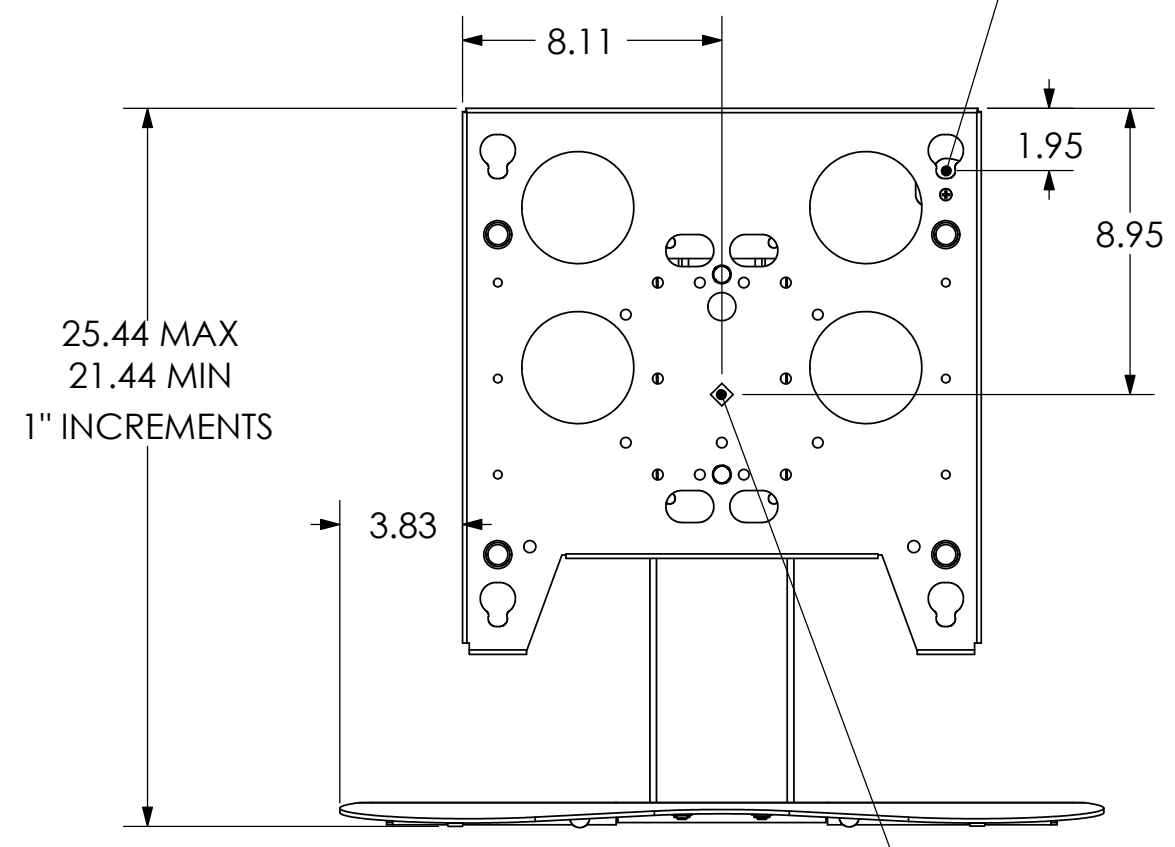

TOP MOUNTING BUTTON ON PSB-XXXX DRAWING GOES HERE

APPROXIMATE CENTER OF DISPLAY

NOTE: CUSTOM INTERAFCE BRACKET NOT SHOWN. THE CUSTOM INTERFACE BRACKET NEEDED FOR YOUR DISPLAY WILL ADD BETWEEN 1/2" AND 2" IN DEPTH AND MAY AFFECT LOCATION OF DISPLAY ON THE MOUNT.

SEE PSB-XXXX DRAWING ALSO.

**CHIEF MANUFACTURING INC.**  
MOUNT ORDER NUMBER IS PTS-2000  
PHONE: 1-800-582-6480

SHEET SCALE = 1:6

THE INFORMATION AND DESIGNS CONTAINED IN THIS DRAWING ARE CONFIDENTIAL AND THE PROPRIETARY PROPERTY OF CHIEF MFG., INC. NEITHER THIS DESIGN NOR ANY INFORMATION CONTAINED IN THIS DRAWING MAY BE REPRODUCED OR DISCLOSED TO OTHERS WITHOUT THE EXPRESS WRITTEN CONSENT OF CHIEF MFG., INC.

<b>CHIEF</b> MANUFACTURING, INC. <small>8401 EAGLE CREEK PKWY STE. 700, SAVAGE, MN 55378 1.800.582.6480 * FAX 1.877.894.6918</small>	
TITLE <b>CUSTOMER PRINT PTS-2000</b>	
SIZE <b>B</b>	DWG. NO. <b>PTS-2000</b>