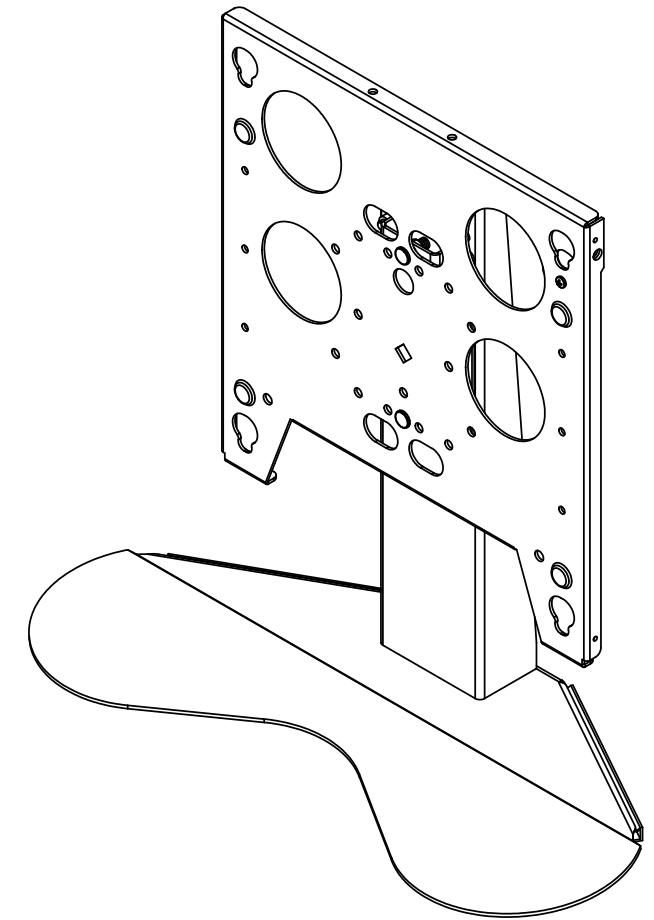

TOP MOUNTING BUTTON ON PSB-XXXX DRAWING GOES HERE

APPROXIMATE CENTER OF DISPLAY

NOTE: CUSTOM INTERAFCE BRACKET NOT SHOWN. THE CUSTOM INTERFACE BRACKET NEEDED FOR YOUR DISPLAY WILL ADD BETWEEN 1/2" AND 2" IN DEPTH AND MAY AFFECT LOCATION OF DISPLAY ON THE MOUNT.

SEE PSB-XXXX DRAWING ALSO.

**CHIEF MANUFACTURING INC.**  
MOUNT ORDER NUMBER IS PTS-2000  
PHONE: 1-800-582-6480

SHEET SCALE = 1:6

THE INFORMATION AND DESIGNS CONTAINED IN THIS DRAWING ARE CONFIDENTIAL AND THE PROPRIETARY PROPERTY OF CHIEF MFG., INC. NEITHER THIS DESIGN NOR ANY INFORMATION CONTAINED IN THIS DRAWING MAY BE REPRODUCED OR DISCLOSED TO OTHERS WITHOUT THE EXPRESS WRITTEN CONSENT OF CHIEF MFG., INC.