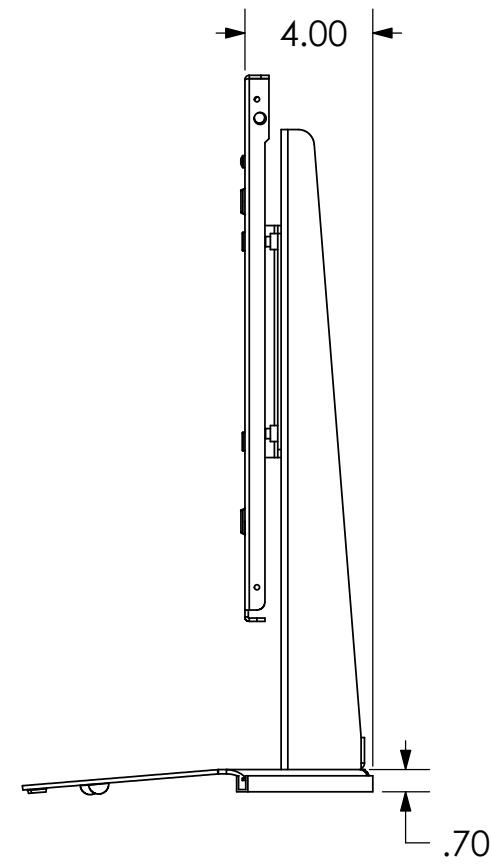

TOP MOUNTING BUTTON ON PSB-XXXX DRAWING GOES HERE

APPROXIMATE CENTER OF DISPLAY

NOTE: CUSTOM INTERAFCE BRACKET NOT SHOWN. THE CUSTOM INTERFACE BRACKET NEEDED FOR YOUR DISPLAY WILL ADD BETWEEN 1/2" AND 2" IN DEPTH AND MAY AFFECT LOCATION OF DISPLAY ON THE MOUNT.

SEE PSB-XXXX DRAWING ALSO.

**CHIEF MANUFACTURING INC.**  
MOUNT ORDER NUMBER IS PTS-2000  
PHONE: 1-800-582-6480

SHEET SCALE = 1:6

THE INFORMATION AND DESIGNS CONTAINED IN THIS DRAWING ARE CONFIDENTIAL AND THE PROPRIETARY PROPERTY OF CHIEF MFG., INC. NEITHER THIS DESIGN NOR ANY INFORMATION CONTAINED IN THIS DRAWING MAY BE REPRODUCED OR DISCLOSED TO OTHERS WITHOUT THE EXPRESS WRITTEN CONSENT OF CHIEF MFG., INC.

<b>CHIEF</b> MANUFACTURING, INC. <small>8401 EAGLE CREEK PKWY STE. 700, SAVAGE, MN 55378 1.800.582.6480 * FAX 1.877.894.6918</small>	
TITLE <b>CUSTOMER PRINT PTS-2000</b>	
SIZE <b>B</b>	DWG. NO. <b>PTS-2000</b>