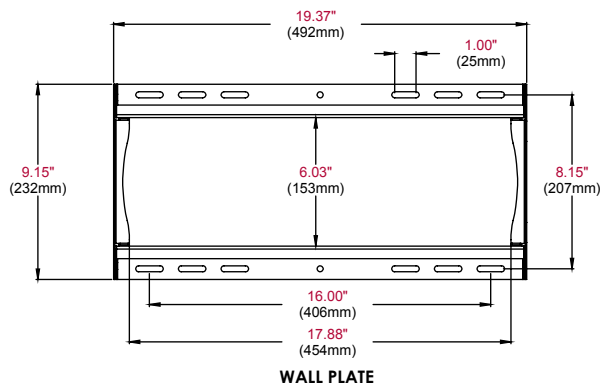

Model Numbers

WARRANTY: Limited 5-year

SF640(-S)
SF640P(-S)

Universal Flat Wall Mount for 23" to 46" Flat Panel Screens - security models
Universal Flat Wall Mount for 23" to 46" Flat Panel Screens - standard models

Product Specifications

	DIMENSIONS (W x H x D)	PRODUCT WEIGHT	LOAD CAPACITY	FINISH	AVAILABLE COLORS
SF640(P)(-S)	19.37" x 13.75" x 1.2" (492 x 349 x 30mm)	3.5lb (1.6kg)	150lb (68kg)	Scratch resistant fused epoxy	SF640(P): Black SF640(P)-S: Silver

Package Specifications

	PACKAGE SIZE (W x H x D)	PACKAGE SHIP WEIGHT	PACKAGE UPC CODE	PACKAGE CONTENTS	UNITS IN PACKAGE
SF640(P)(-S)	20.37" x 10.06" x 3.5" (518 x 256 x 89mm)	5.7lb (2.58kg)	SF640: 735029235651 SF640-S: 735029235675 SF640P: 735029235668 SF640P-S: 735029235682	Wall plate, universal brackets, mounting and screen attachment hardware	1

Accessories

ACC415: 4-pack Metal Stud Fastener Kit
ACC309: Video Conference Shelf

All dimensions = inch (mm)

ARCHITECTS SPECIFICATIONS

The Smartmount® Universal Flat Wall Mount shall be a Peerless model SF640 and shall be located where indicated on the plans. It shall be constructed of heavy gauge cold rolled steel and finished with scratch resistant Black or Silver Fused Epoxy. Assembly and installation shall be done according to instructions provided by the manufacturer.