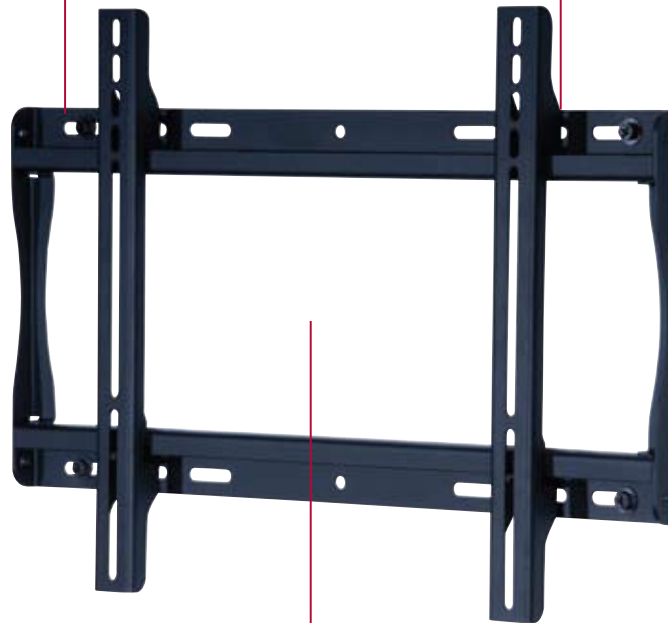

SF640 / SF640-S
SF640P / SF640P-S

SmartMount® Universal Flat Wall Mount for 23" to 46" Flat Panel Screens

Limitless placement opportunities are delivered with speed and ease. Its ultra-slim open wall plate architecture delivers screen placement flexibility and enables easy electrical access and cable management. This ultra-slim mount is the ultimate solution for low-profile applications.

Screen size: 23"-46"

Max load: 150lb (68kg)

FEATURES

- Universal mount fits screens with mounting patterns up to 17.73" W x 12.94" H (450 x 328mm)
- Open wall plate architecture allows for total wall access, increasing electrical access and cable management options
- Low-profile design holds screen only 1.2" (30mm) from the wall for a low-profile application
- Horizontal screen adjustment of up to 6" (152mm) (depending on screen model) for perfect screen placement
- Universal brackets easily hook onto wall plate for fast installation
- Mounts to wood studs, concrete, cinder block or metal studs (metal stud accessory required)
- Comes with Peerless' Sorted-for-You™ fastener pack with all necessary screen attachment hardware
- Integrated security options available
- UL listed

■ **VIEWING FLEXIBILITY**
Horizontal screen adjustment up to 6" (152mm)

■ **EASY INSTALLATION**
Simple hook-on design makes installation safe, quick and easy

■ **OPEN ARCHITECTURE**
Open wall plate architecture for flexible cable management and wall placement

Low-profile design holds screen only 1.2" (30mm) from the wall

Model Numbers

WARRANTY: Limited 5-year

SF640(-S)
SF640P(-S)

Universal Flat Wall Mount for 23" to 46" Flat Panel Screens - security models
Universal Flat Wall Mount for 23" to 46" Flat Panel Screens - standard models