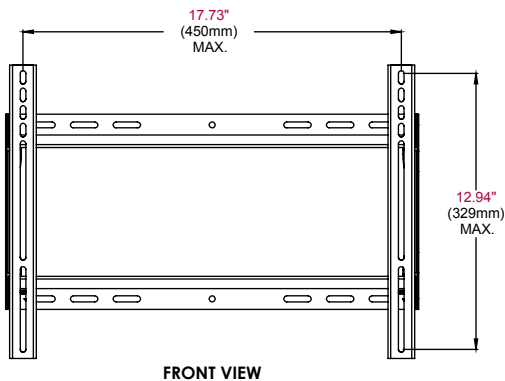

Model Numbers

WARRANTY: Limited 5-year

SF640(-S)
SF640P(-S)

Universal Flat Wall Mount for 23" to 46" Flat Panel Screens - security models
Universal Flat Wall Mount for 23" to 46" Flat Panel Screens - standard models

Product Specifications

	DIMENSIONS (W x H x D)	PRODUCT WEIGHT	LOAD CAPACITY	FINISH	AVAILABLE COLORS
SF640(P)(-S)	19.37" x 13.75" x 1.2" (492 x 349 x 30mm)	3.5lb (1.6kg)	150lb (68kg)	Scratch resistant fused epoxy	SF640(P): Black SF640(P)-S: Silver

Package Specifications

	PACKAGE SIZE (W x H x D)	PACKAGE SHIP WEIGHT	PACKAGE UPC CODE	PACKAGE CONTENTS	UNITS IN PACKAGE
SF640(P)(-S)	20.37" x 10.06" x 3.5" (518 x 256 x 89mm)	5.7lb (2.58kg)	SF640: 735029235651 SF640-S: 735029235675 SF640P: 735029235668 SF640P-S: 735029235682	Wall plate, universal brackets, mounting and screen attachment hardware	1

Accessories

ACC415: 4-pack Metal Stud Fastener Kit
ACC309: Video Conference Shelf

All dimensions = inch (mm)

ARCHITECTS SPECIFICATIONS

The Smartmount® Universal Flat Wall Mount shall be a Peerless model SF640 and shall be located where indicated on the plans. It shall be constructed of heavy gauge cold rolled steel and finished with scratch resistant Black or Silver Fused Epoxy. Assembly and installation shall be done according to instructions provided by the manufacturer.