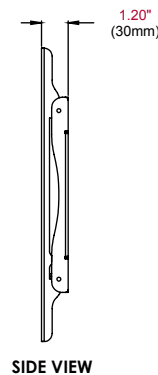

Model Numbers

WARRANTY: Limited 5-year

SF640(-S)
SF640P(-S)

Universal Flat Wall Mount for 23" to 46" Flat Panel Screens - security models
Universal Flat Wall Mount for 23" to 46" Flat Panel Screens - standard models

Product Specifications

	DIMENSIONS (W x H x D)	PRODUCT WEIGHT	LOAD CAPACITY	FINISH	AVAILABLE COLORS
SF640(P)(-S)	19.37" x 13.75" x 1.2" (492 x 349 x 30mm)	3.5lb (1.6kg)	150lb (68kg)	Scratch resistant fused epoxy	SF640(P): Black SF640(P)-S: Silver

Package Specifications

	PACKAGE SIZE (W x H x D)	PACKAGE SHIP WEIGHT	PACKAGE UPC CODE	PACKAGE CONTENTS	UNITS IN PACKAGE
SF640(P)(-S)	20.37" x 10.06" x 3.5" (518 x 256 x 89mm)	5.7lb (2.58kg)	SF640: 735029235651 SF640-S: 735029235675 SF640P: 735029235668 SF640P-S: 735029235682	Wall plate, universal brackets, mounting and screen attachment hardware	1

Accessories

ACC415: 4-pack Metal Stud Fastener Kit
ACC309: Video Conference Shelf

All dimensions = inch (mm)

ARCHITECTS SPECIFICATIONS

The Smartmount® Universal Flat Wall Mount shall be a Peerless model SF640 and shall be located where indicated on the plans. It shall be constructed of heavy gauge cold rolled steel and finished with scratch resistant Black or Silver Fused Epoxy. Assembly and installation shall be done according to instructions provided by the manufacturer.