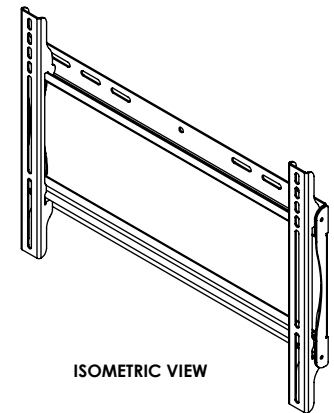

Model Numbers

WARRANTY: Limited 5-year

SF640(-S)
SF640P(-S)

Universal Flat Wall Mount for 23" to 46" Flat Panel Screens - security models
Universal Flat Wall Mount for 23" to 46" Flat Panel Screens - standard models

Product Specifications

	DIMENSIONS (W x H x D)	PRODUCT WEIGHT	LOAD CAPACITY	FINISH	AVAILABLE COLORS
SF640(P)(-S)	19.37" x 13.75" x 1.2" (492 x 349 x 30mm)	3.5lb (1.6kg)	150lb (68kg)	Scratch resistant fused epoxy	SF640(P): Black SF640(P)-S: Silver

Package Specifications

	PACKAGE SIZE (W x H x D)	PACKAGE SHIP WEIGHT	PACKAGE UPC CODE	PACKAGE CONTENTS	UNITS IN PACKAGE
SF640(P)(-S)	20.37" x 10.06" x 3.5" (518 x 256 x 89mm)	5.7lb (2.58kg)	SF640: 735029235651 SF640-S: 735029235675 SF640P: 735029235668 SF640P-S: 735029235682	Wall plate, universal brackets, mounting and screen attachment hardware	1

Accessories

ACC415: 4-pack Metal Stud Fastener Kit
ACC309: Video Conference Shelf

All dimensions = inch (mm)

ARCHITECTS SPECIFICATIONS

The Smartmount® Universal Flat Wall Mount shall be a Peerless model SF640 and shall be located where indicated on the plans. It shall be constructed of heavy gauge cold rolled steel and finished with scratch resistant Black or Silver Fused Epoxy. Assembly and installation shall be done according to instructions provided by the manufacturer.