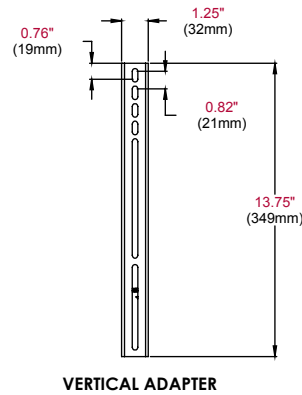

Model Numbers

WARRANTY: Limited 5-year

SF640(-S)
SF640P(-S)

Universal Flat Wall Mount for 23" to 46" Flat Panel Screens - security models
Universal Flat Wall Mount for 23" to 46" Flat Panel Screens - standard models

Product Specifications

	DIMENSIONS (W x H x D)	PRODUCT WEIGHT	LOAD CAPACITY	FINISH	AVAILABLE COLORS
SF640(P)(-S)	19.37" x 13.75" x 1.2" (492 x 349 x 30mm)	3.5lb (1.6kg)	150lb (68kg)	Scratch resistant fused epoxy	SF640(P): Black SF640(P)-S: Silver

Package Specifications

	PACKAGE SIZE (W x H x D)	PACKAGE SHIP WEIGHT	PACKAGE UPC CODE	PACKAGE CONTENTS	UNITS IN PACKAGE
SF640(P)(-S)	20.37" x 10.06" x 3.5" (518 x 256 x 89mm)	5.7lb (2.58kg)	SF640: 735029235651 SF640-S: 735029235675 SF640P: 735029235668 SF640P-S: 735029235682	Wall plate, universal brackets, mounting and screen attachment hardware	1

Accessories

ACC415: 4-pack Metal Stud Fastener Kit
ACC309: Video Conference Shelf

All dimensions = inch (mm)

ARCHITECTS SPECIFICATIONS

The Smartmount® Universal Flat Wall Mount shall be a Peerless model SF640 and shall be located where indicated on the plans. It shall be constructed of heavy gauge cold rolled steel and finished with scratch resistant Black or Silver Fused Epoxy. Assembly and installation shall be done according to instructions provided by the manufacturer.