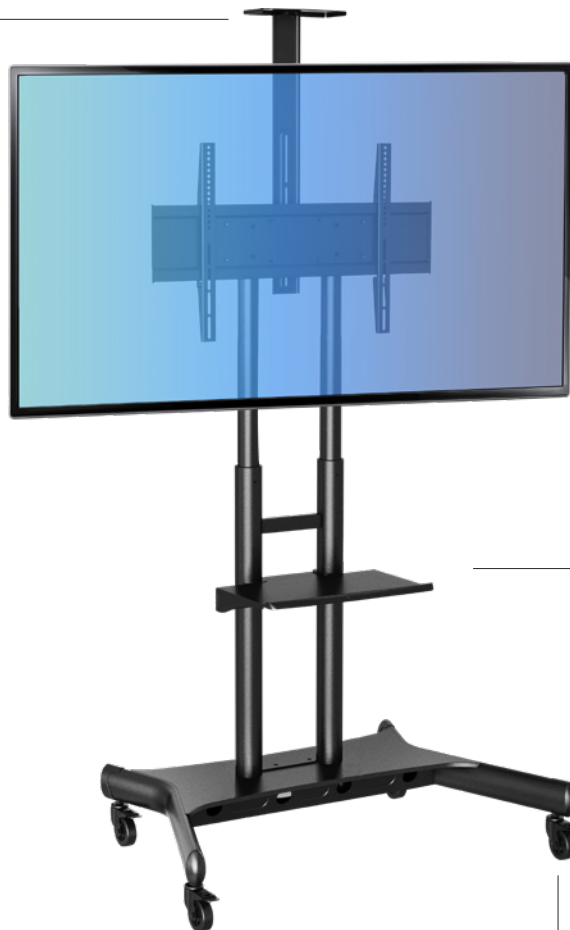

Mobile TV/AC Cart

AD-TVC-75

Universal mobile TV/AV cart for large displays up to 65", weighing 75kg or 165lb.

TV/AV cart for applications in commercial, domestic, and light industrial areas. Often used for mobile video conference and universal communication setups, and in education or team collaboration settings.

Functional & Economical Mobile TV/AV Cart

Camera mount

Top-mount camera shelf accessory available (optional)

Height settings

The TV/AV Cart has 8 display height settings with a range 300mm (11.8")

Spring assisted column

To assist height adjustments (display must be removed)

Material

Cart constructed in steel for robust service life

Available in black

50" to 80"

200x200
800x500
UNIVERSAL

75kg
165lb

Cable management

Display size
50" to 80"

Description
Standard mobile TV/AV cart with shelf, universal application, black steel construction

Ordering camera mount accessory

Atdec Code
AD-TVAC-CM-B

Finish
Black

Description
Camera mount for AD-TVC-75 (& others). Adjustable 627mm (24.7") range, 8 height levels. Standard 3/8" camera mount screw. Slots for velcro straps.