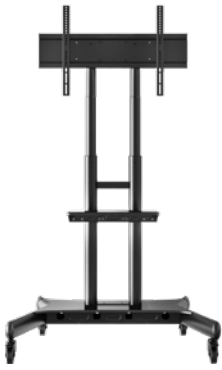

Functional & Economical Mobile TV/AV Cart

Standard TV/AV Cart AD-TVC-75

Black camera mount accessory shown assembled with AD-TVC-75

Ordering guide AD-TVC-75

Atdec Code
AD-TVC-75

Display weight
75kg (165lb)

Display size
50" to 80"

Description
Standard mobile TV/AV cart with shelf, universal application, black steel construction

Ordering camera mount accessory

Atdec Code
AD-TVAC-CM-B

Finish
Black

Description
Camera mount for AD-TVC-75 (& others). Adjustable 627mm (24.7") range, 8 height levels. Standard 3/8" camera mount screw. Slots for velcro straps.