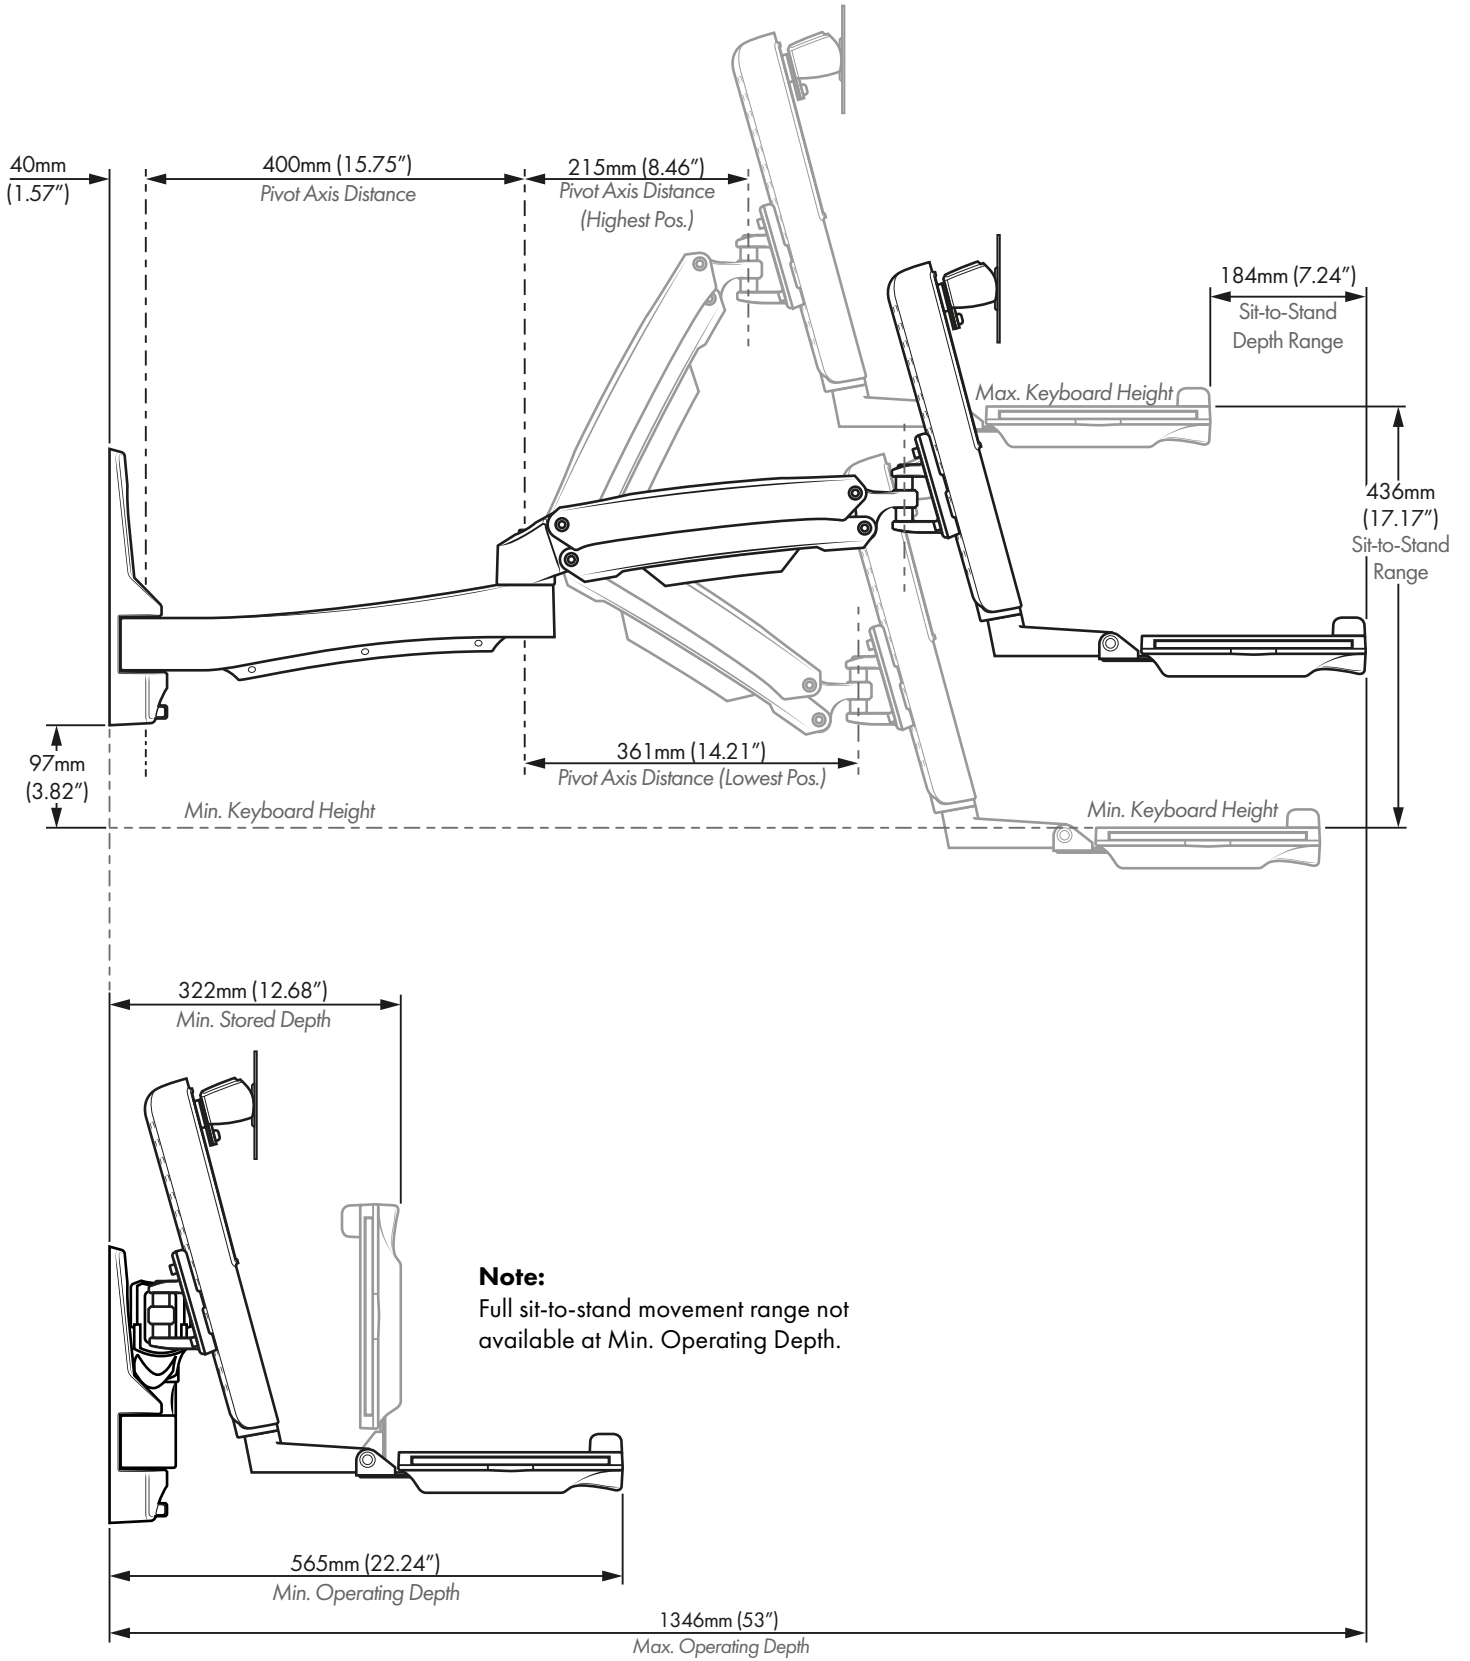

Sit-to-Stand Workstation

Wall Mounted

General Features

Product Weight	11.41Kg (25.16lbs)
Arm Weight Capacity	2 - 8Kg (4.4 - 17.7lbs)
Keyboard Weight Capacity (Max.)	2.5Kg (5.6lbs)

Colour: Silver

Warranty: 5 Years Limited

Range of Arm Movement

Maximum Movement Range

Arm Movement Range

Vertical Screen Movement Range

Screen Mounting Dimensions & Rotation

Keyboard Tray & Mouse Tray

Wall Plate Cover Dimensions

Wall Plate Dimensions