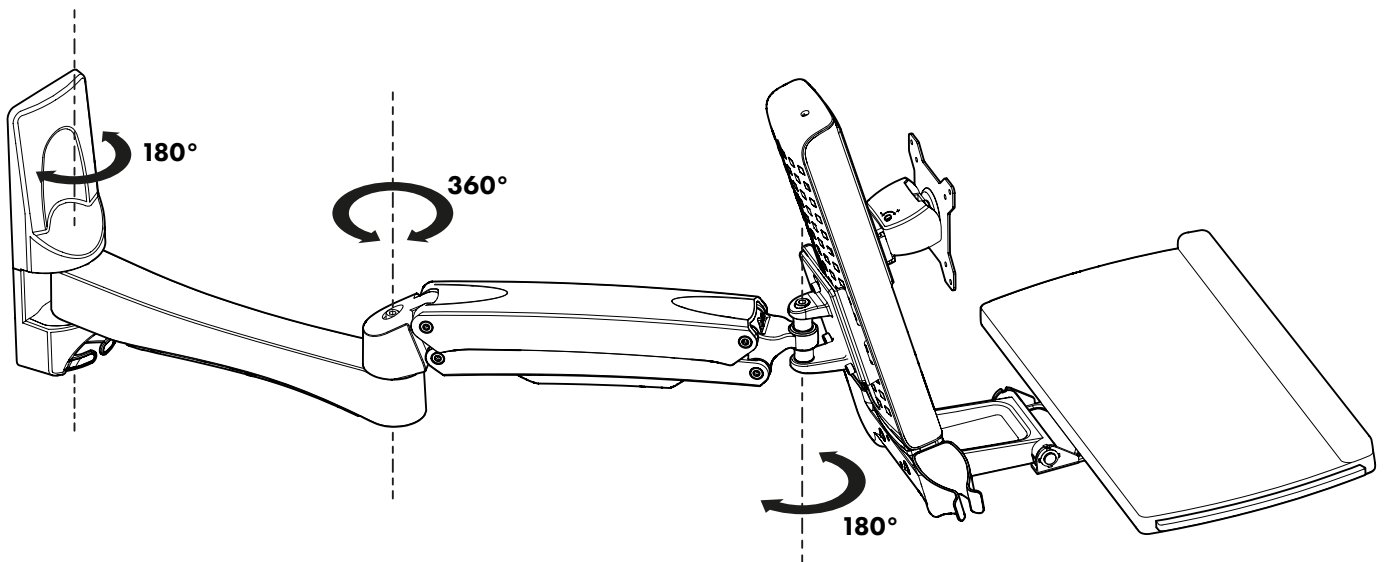

Sit-to-Stand Workstation

Wall Mounted

General Features

Product Weight	11.41Kg (25.16lbs)
Arm Weight Capacity	2 - 8Kg (4.4 - 17.7lbs)
Keyboard Weight Capacity (Max.)	2.5Kg (5.6lbs)

Colour: Silver

Warranty: 5 Years Limited

Range of Arm Movement

Maximum Movement Range

Arm Movement Range

Vertical Screen Movement Range

Screen Mounting Dimensions & Rotation

Keyboard Tray & Mouse Tray

Wall Plate Cover Dimensions

Wall Plate Dimensions