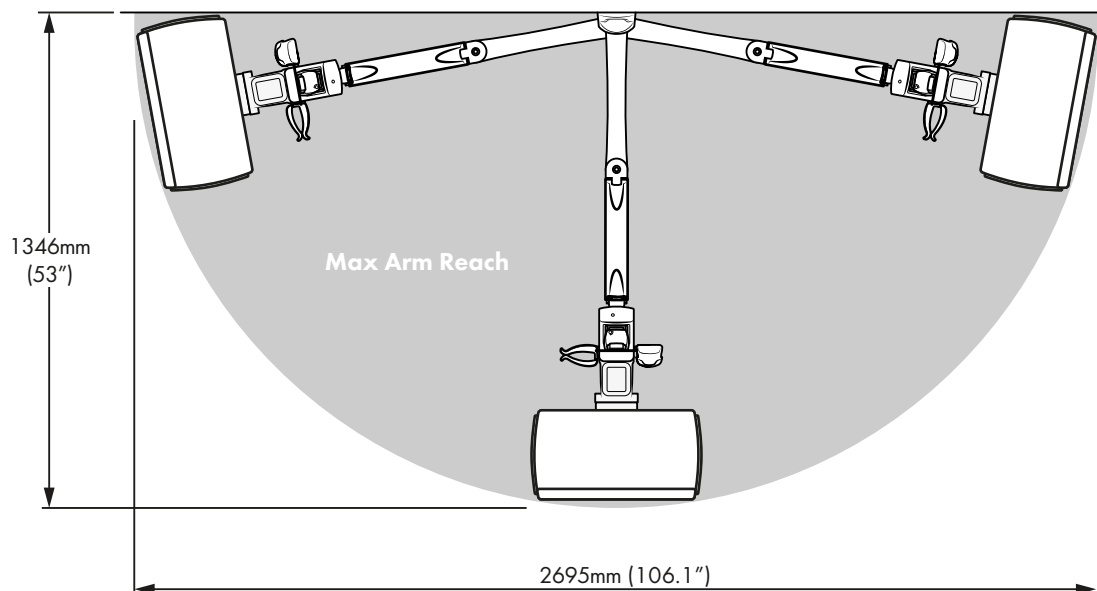

Sit-to-Stand Workstation

Wall Mounted

General Features

Product Weight	11.41Kg (25.16lbs)
Arm Weight Capacity	2 - 8Kg (4.4 - 17.7lbs)
Keyboard Weight Capacity (Max.)	2.5Kg (5.6lbs)

Colour: Silver

Warranty: 5 Years Limited

Range of Arm Movement

Maximum Movement Range

Arm Movement Range

Vertical Screen Movement Range

Screen Mounting Dimensions & Rotation

Keyboard Tray & Mouse Tray

Wall Plate Cover Dimensions

Wall Plate Dimensions