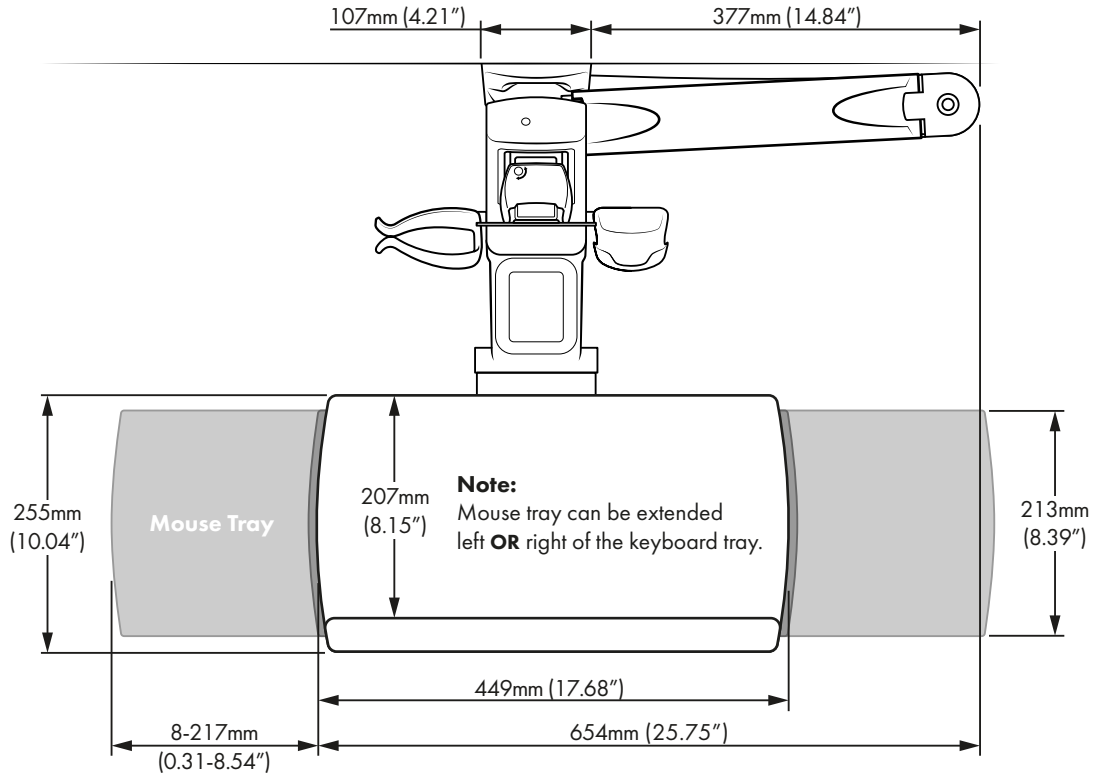

Sit-to-Stand Workstation

Wall Mounted

General Features

Product Weight	11.41Kg (25.16lbs)
Arm Weight Capacity	2 - 8Kg (4.4 - 17.7lbs)
Keyboard Weight Capacity (Max.)	2.5Kg (5.6lbs)

Colour: Silver

Warranty: 5 Years Limited

Range of Arm Movement

Maximum Movement Range

Arm Movement Range

Vertical Screen Movement Range

Screen Mounting Dimensions & Rotation

Keyboard Tray & Mouse Tray

Wall Plate Cover Dimensions

Wall Plate Dimensions