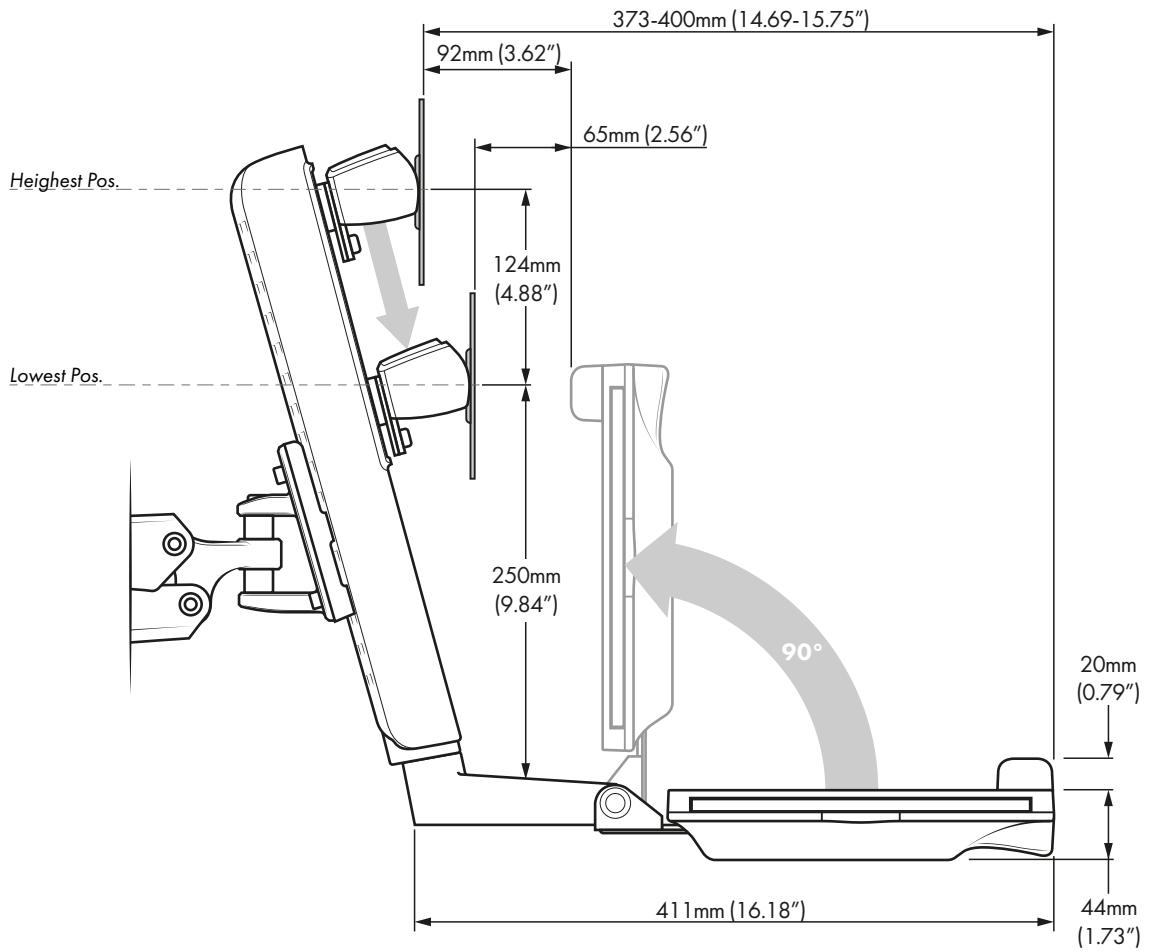

Sit-to-Stand Workstation

Wall Mounted

General Features

Product Weight	11.41Kg (25.16lbs)
Arm Weight Capacity	2 - 8Kg (4.4 - 17.7lbs)
Keyboard Weight Capacity (Max.)	2.5Kg (5.6lbs)

Colour: Silver

Warranty: 5 Years Limited

Range of Arm Movement

Maximum Movement Range

Arm Movement Range

Vertical Screen Movement Range

Screen Mounting Dimensions & Rotation

Keyboard Tray & Mouse Tray

Wall Plate Cover Dimensions

Wall Plate Dimensions