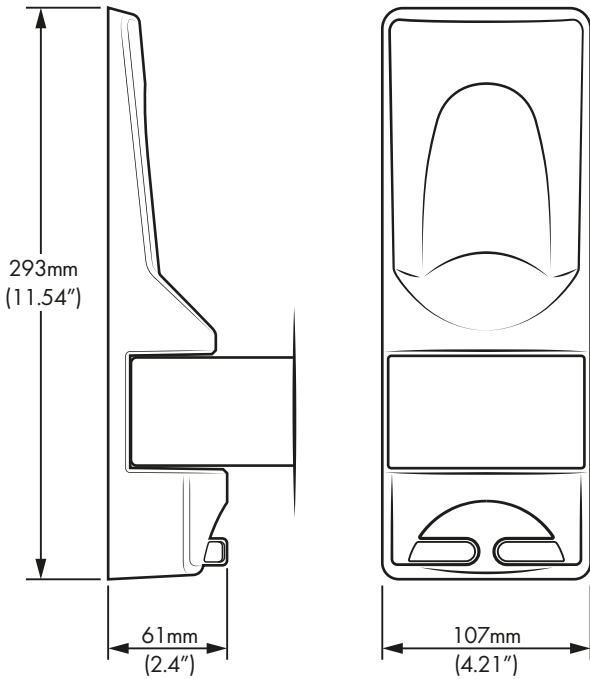

Sit-to-Stand Workstation

Wall Mounted

General Features

Product Weight	11.41Kg (25.16lbs)
Arm Weight Capacity	2 - 8Kg (4.4 - 17.7lbs)
Keyboard Weight Capacity (Max.)	2.5Kg (5.6lbs)

Colour: Silver

Warranty: 5 Years Limited

Range of Arm Movement

Maximum Movement Range

Arm Movement Range

Vertical Screen Movement Range

Screen Mounting Dimensions & Rotation

Keyboard Tray & Mouse Tray

Wall Plate Cover Dimensions

Wall Plate Dimensions