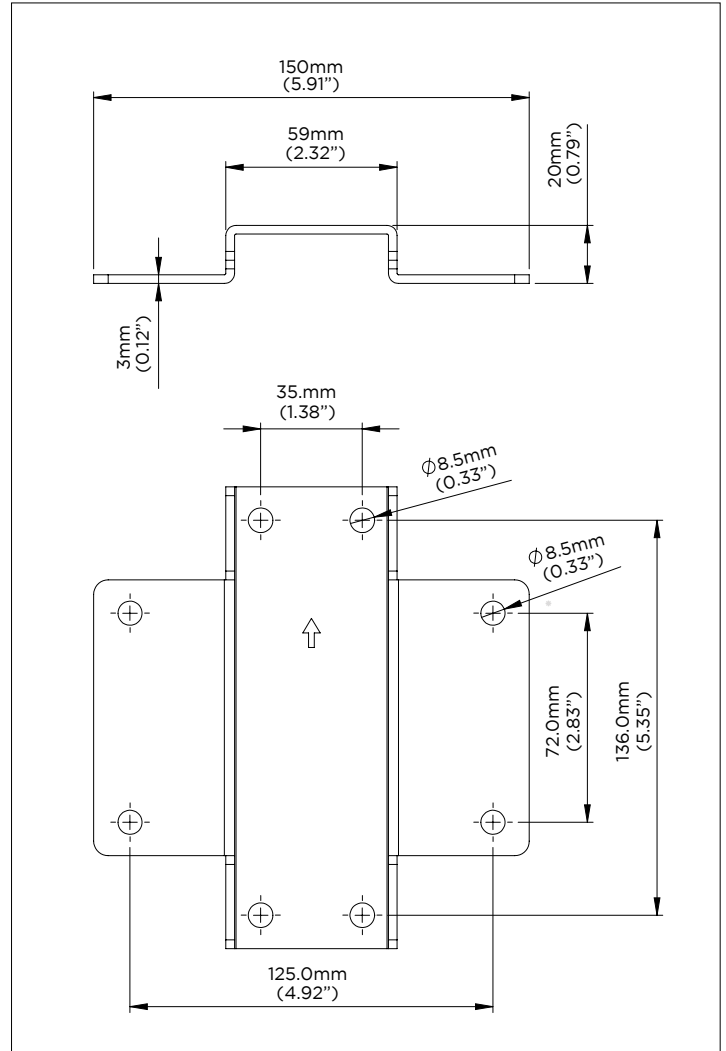

Rail Pole Plate

PRODUCT DIMENSIONS

COMPONENT CHECKLIST

Item	Name	QTY
A	Rail Pole Plate	1
B	M8 x 12mm Screw	8
C	M8 Sliding Nut	4
D	M8 Washer	4

INSTALLATION INSTRUCTION