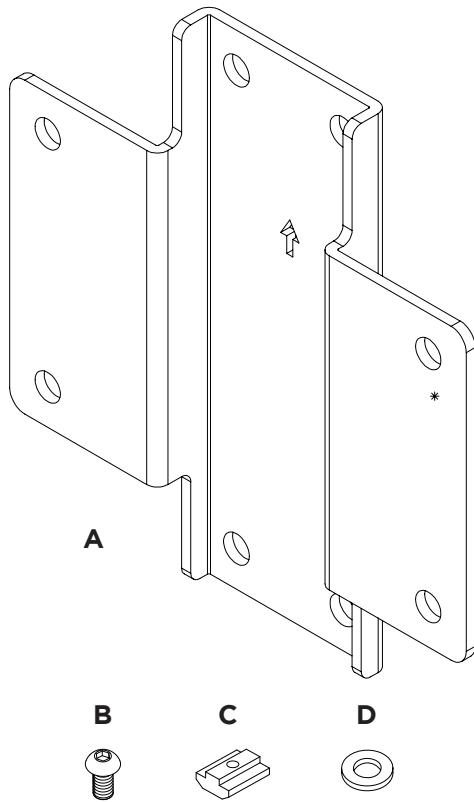

Rail Pole Plate

PRODUCT DIMENSIONS

COMPONENT CHECKLIST

Item	Name	QTY
A	Rail Pole Plate	1
B	M8 x 12mm Screw	8
C	M8 Sliding Nut	4
D	M8 Washer	4

INSTALLATION INSTRUCTION