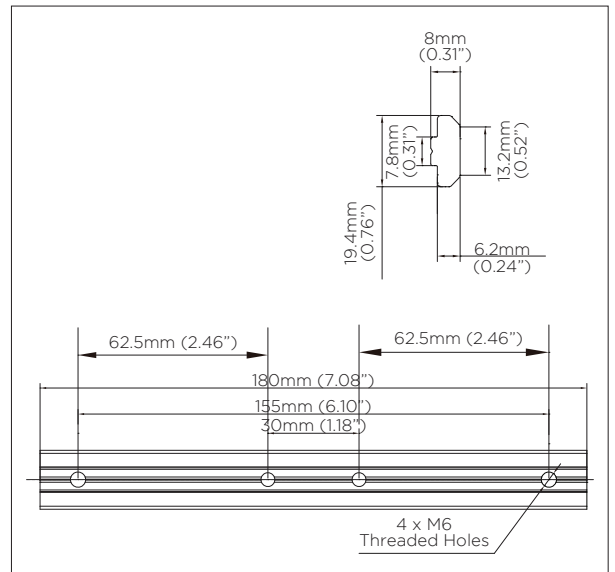

### COMPONENT CHECKLIST

Item	Name	QTY
A	Rail Extender Bar	4
B	M6 x 8mm Set Screw	16
C	3mm Allen Key	1

### PRODUCT DIMENSIONS