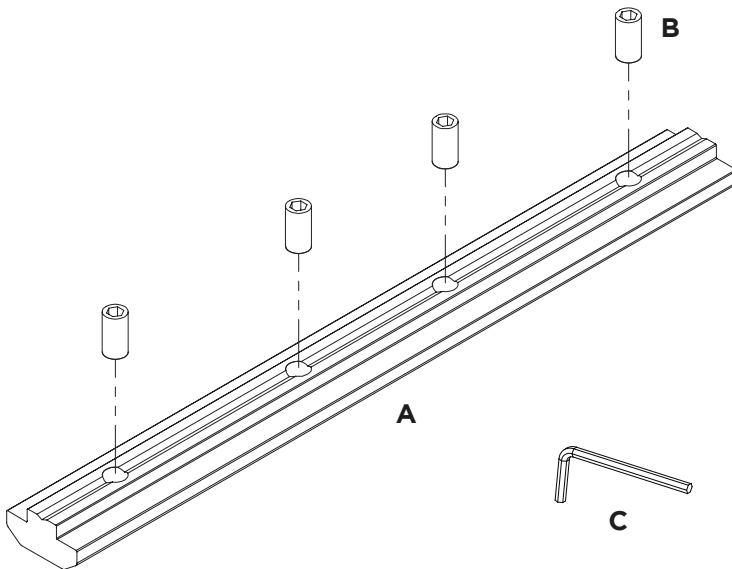

## Rail Extension Kit

### COMPONENT CHECKLIST

Item	Name	QTY
A	Rail Extender Bar	4
B	M6 x 8mm Set Screw	16
C	3mm Allen Key	1

### PRODUCT DIMENSIONS