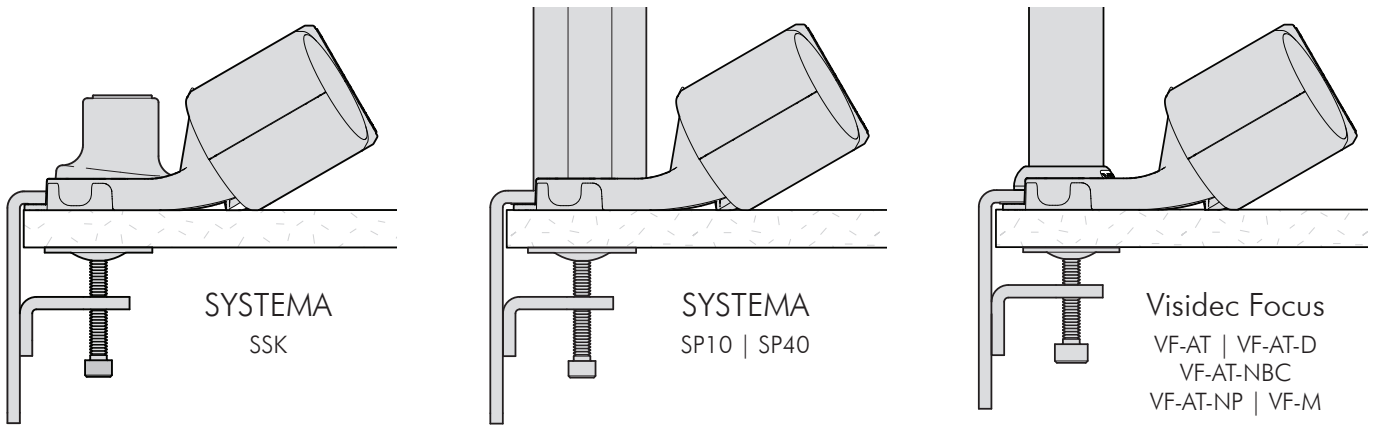

Color Options

**White/Black
Black Cable/Plug**

**Black/Black
Black Cable/Plug**

**Silver/Black
Black Cable/Plug**

Compatibility

Dimensions

Ratings & Approvals

UL962A
Standard for Furniture Power Distribution Units