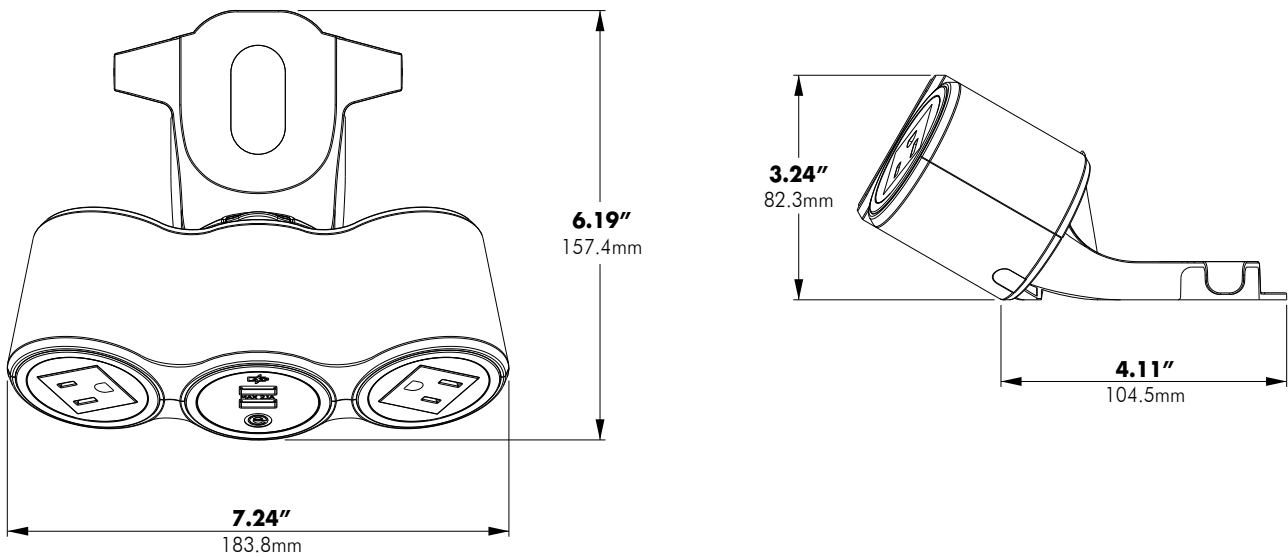

Color Options

**White/Black
Black Cable/Plug**

**Black/Black
Black Cable/Plug**

**Silver/Black
Black Cable/Plug**

Compatibility

Dimensions

Ratings & Approvals

UL962A
Standard for Furniture Power Distribution Units