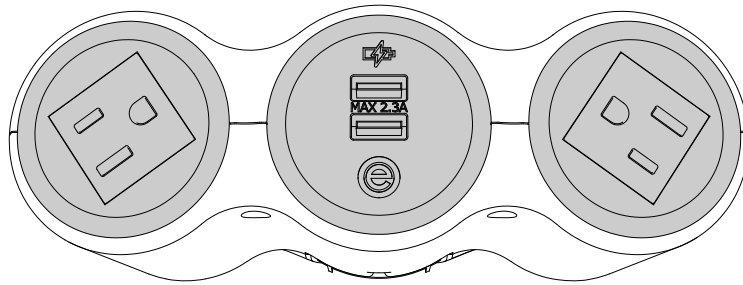

POWER MODULE

Desk Mount

General Features

TUF Charger

The Twin USB Fast (TUF) charger can charge up to two devices simultaneously and up to 4x faster than a PC USB port.

AC Power Outlet

NEMA 5-15P Simplex
125V 15A

Angled to accommodate large direct plug transformers.

AC Power Outlet

NEMA 5-15P Simplex
125V 15A

Angled to accommodate large direct plug transformers.

Integrated Cable Management

Power Cable
6.5ft (2m) Long
14 AWG Cable
NEMA 5-15 Plug

Color Options

**White/Black
Black Cable/Plug**

**Black/Black
Black Cable/Plug**

**Silver/Black
Black Cable/Plug**

Compatibility

Dimensions

Ratings & Approvals

UL962A
Standard for Furniture Power Distribution Units