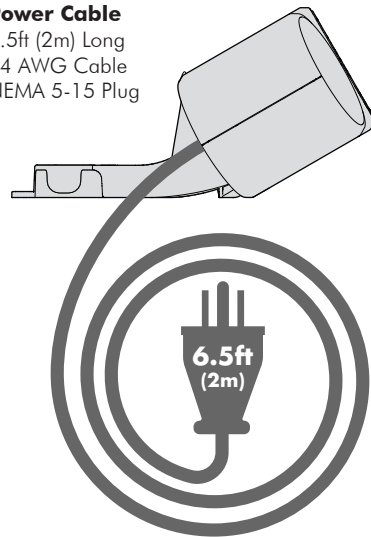

Angled to accommodate large direct plug transformers.

AC Power Outlet

NEMA 5-15P Simplex
125V 15A

Angled to accommodate large direct plug transformers.

Integrated Cable Management

Power Cable
6.5ft (2m) Long
14 AWG Cable
NEMA 5-15 Plug