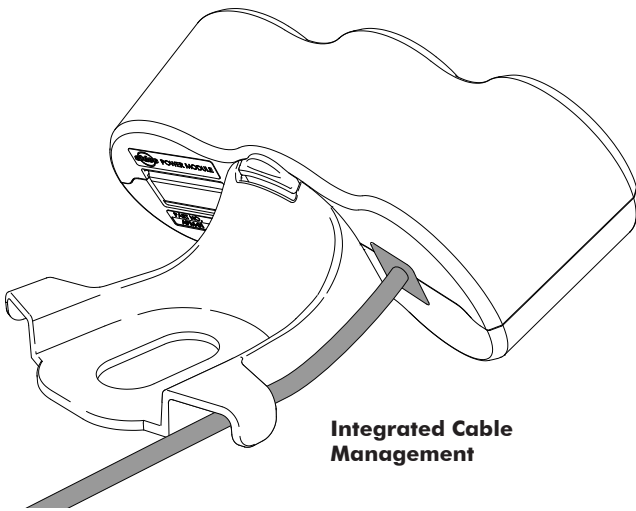

POWER MODULE

Desk Mount

General Features

TUF Charger

The Twin USB Fast (TUF) charger can charge up to two devices simultaneously and up to 4x faster than a PC USB port.

AC Power Outlet

NEMA 5-15P Simplex
125V 15A

Angled to accommodate large direct plug transformers.

AC Power Outlet

NEMA 5-15P Simplex
125V 15A

Angled to accommodate large direct plug transformers.

Integrated Cable Management

Power Cable
6.5ft (2m) Long
14 AWG Cable
NEMA 5-15 Plug