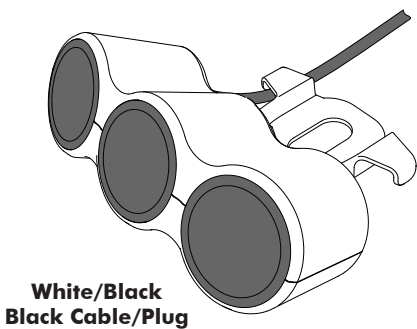

POWER MODULE

Desk Mount

General Features

TUF Charger

The Twin USB Fast (TUF) charger can charge up to two devices simultaneously and up to 4x faster than a PC USB port.

AC Power Outlet

NEMA 5-15P Simplex
125V 15A

Angled to accommodate large direct plug transformers.

AC Power Outlet

NEMA 5-15P Simplex
125V 15A

Angled to accommodate large direct plug transformers.

Integrated Cable Management

Power Cable
6.5ft (2m) Long
14 AWG Cable
NEMA 5-15 Plug

Color Options

**White/Black
Black Cable/Plug**

**Black/Black
Black Cable/Plug**

**Silver/Black
Black Cable/Plug**

Compatibility

Dimensions

Ratings & Approvals

UL962A
Standard for Furniture Power Distribution Units