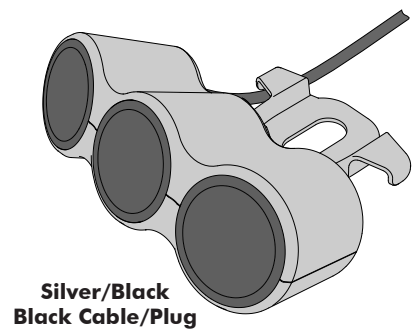

POWER MODULE

Desk Mount

General Features

TUF Charger

The Twin USB Fast (TUF) charger can charge up to two devices simultaneously and up to 4x faster than a PC USB port.

AC Power Outlet

NEMA 5-15P Simplex
125V 15A

Angled to accommodate large direct plug transformers.

AC Power Outlet

NEMA 5-15P Simplex
125V 15A

Angled to accommodate large direct plug transformers.

Integrated Cable Management

Power Cable
6.5ft (2m) Long
14 AWG Cable
NEMA 5-15 Plug

Color Options

**White/Black
Black Cable/Plug**

**Black/Black
Black Cable/Plug**

**Silver/Black
Black Cable/Plug**

Compatibility

Dimensions

Ratings & Approvals

UL962A
Standard for Furniture Power Distribution Units