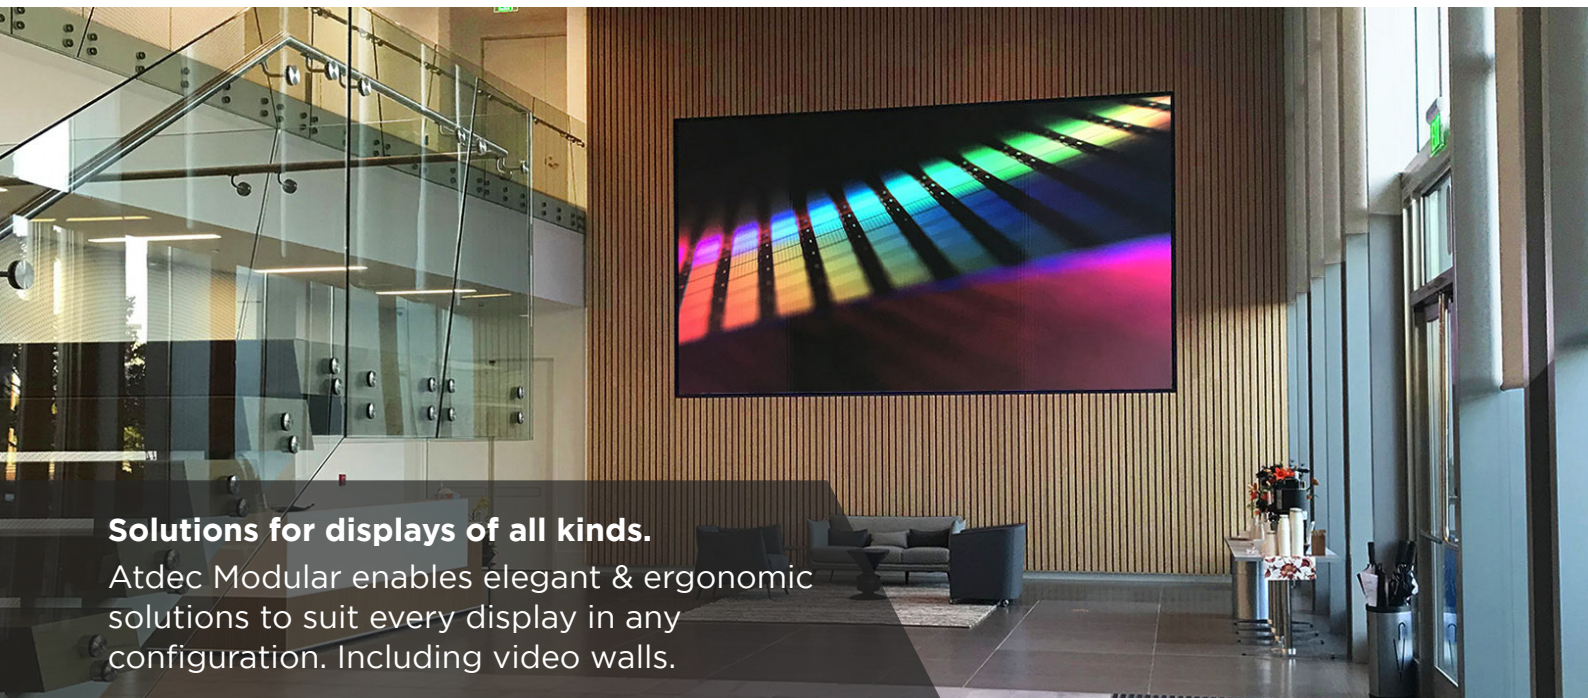

Solutions for displays of all kinds.

Atdec Modular enables elegant & ergonomic solutions to suit every display in any configuration. Including video walls.

Atdec Uncover™ is where our infinite mounting possibilities become your specific mounting solutions.

Call us to discuss your next project

ATDEC Infinite Mounting Possibilities

Australia

+61 2 8729 5000

support@atdec.com

www.atdec.com.au

North America

888 303 4252

usasales@atdec.com

www.atdec.com

UK-EMEA

+44 3330 11725

sales@atdec.co.uk

www.atdec.co.uk

New Zealand

0800 887 298

nz@atdec.com

www.atdec.co.nz

Asia

salesasia@atdec.com