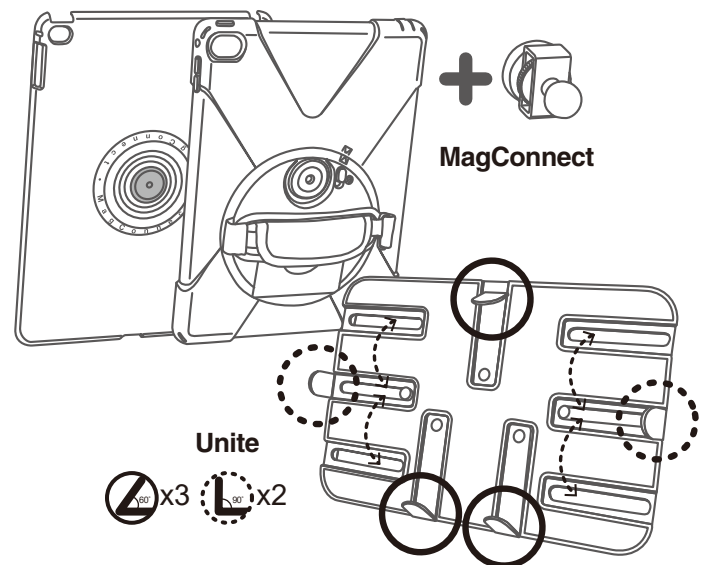

D
Cases / Holders

DISCLAIMER FOR JOY FACTORY TABLET MOUNTS

Congratulations on the purchase of your new Tablet Mount from The Joy Factory Inc!

BEFORE YOU INSTALL OR USE YOUR TABLET MOUNT, PLEASE READ ALL LITERATURE PROVIDED WITH YOUR MOUNT TO ENSURE THE MOUNT YOU PURCHASED IS COMPATIBLE WITH THE TABLET OR TABLETS YOU INTEND TO USE WITH THE MOUNT. IF YOU ARE NOT CERTAIN WHETHER THE MOUNT IS COMPATIBLE WITH YOUR TABLET(S), PLEASE CHECK THE JOY FACTORY WEBSITE OR CONTACT CUSTOMER SERVICE.

BEFORE YOU INSTALL OR USE YOUR TABLET MOUNT READ THIS DOCUMENT AND ALL INSTRUCTIONS CAREFULLY. IMPROPER USE OF THE MOUNT WILL RESULT IN DAMAGE TO YOUR TABLET. USE OF THE MOUNT WITH OTHER DEVICES MAY CREATE AN INSECURE MOUNTING OF THE DEVICE, MAY PLACE UNANTICIPATED LOADS OR STRESS ON THE MOUNT AND/OR WEAKEN THE MOUNT.

USE OF YOUR TABLET MOUNT WITH DEVICES OTHER THAN THOSE DEVICES FOR WHICH IT IS DESIGNED WILL VOID ALL WARRANTIES FROM THE JOY FACTORY, WHETHER SUCH WARRANTIES ARE EXPRESS OR IMPLIED. THE JOY FACTORS DISCLAIMS ANY AND ALL LIABILITY FOR USE OF OUR MOUNTS WHEN IT IS NOT USED AS DESIGNED OR WHEN IT IS USED FOR ANY PURPOSE OTHER THAN THE PURPOSE FOR WHICH IT IS DESIGNED.

THE JOY FACTORY SELLS VARIOUS MOUNTS FOR DIFFERENT USES OR APPLICATIONS. ONLY USE YOUR Tablet MOUNT FOR ITS INTENDED PURPOSE AND ONLY WHEN AND WHERE IT IS SAFE TO DO SO AND ONLY WHERE PERMITTED BY LAW.

Installation or attachment of any mounts from The Joy Factory must be done in conjunction with the instructions provided by The Joy Factory and liability for damage to the mounts or anything to which they are attached, and any warranties, whether express or implied, are disclaimed by The Joy Factory.

For Mounts Used in Motor Vehicles:

FOR MOUNTS USED IN MOTOR VEHICLES, NEVER USE OUR MOUNTING DEVICE OR ELECTRONICS WHILE OPERATING THE VEHICLE OR WHILE THE VEHICLE IS IN MOTION.

For mounts used in vehicles, passengers in the vehicle should only use our mounting device or electronic devices when it is

safe to do so and only where such use does not distract the operator of the vehicle or distract the operator's ability to safely operate the vehicle.

If your mount is damaged for any reason, or is not functioning properly for any reason, immediately stop using it. The Joy Factory expressly disclaims all liability and all warranties, whether express or implied, for use of one of its mounts that has been damaged for any reason. The Joy Factory will not replace a mount that is damaged, other than a mount with a manufacturing defect, nor will it replace, or pay for replacement of Tablets or any additional items which may be damaged due to use of a damaged or altered mount.

The Joy Factory disclaims all liability for lost or stolen mounts and any device used with said mount.