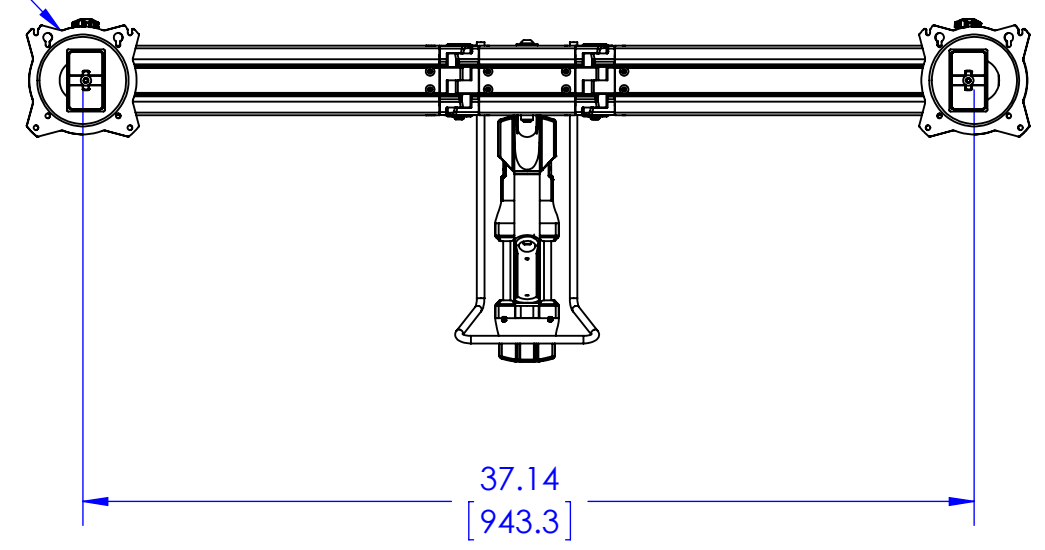

100X100 &  
75 X 75 VESA  
PATTERN

THE INFORMATION AND DESIGNS CONTAINED IN THIS DRAWING ARE CONFIDENTIAL AND THE PROPRIETARY PROPERTY OF MILESTONE AV TECHNOLOGIES NEITHER THIS DESIGN NOR ANY INFORMATION CONTAINED IN THIS DRAWING MAY BE REPRODUCED OR DISCLOSED TO OTHERS WITHOUT THE EXPRESS WRITTEN CONSENT OF MILESTONE AV TECHNOLOGIES.

CAD GENERATED DRAWING, DO NOT MANUALLY UPDATE.			 6436 CITY WEST PKWY EDEN PRAIRIE MN, 55344 PHONE: 866-977-3901 FAX: 877-894-6918	
DRAWN BY	TLC	2/1/2013		
ENG APPROVAL		02/01/2013	DESCRIPTION <b>KONTOUR ARRAY FOCAL ADJ WALL 2X1 BLK</b>	
MFG APPROVAL			MODEL NO. <b>K4W210B</b>	
QA APPROVAL			SIZE <b>B</b>	DWG. NO. <b>TECH-000284</b>
SHEET 1 OF 1			SCALE <b>1:8</b>	REV. <b>00</b>