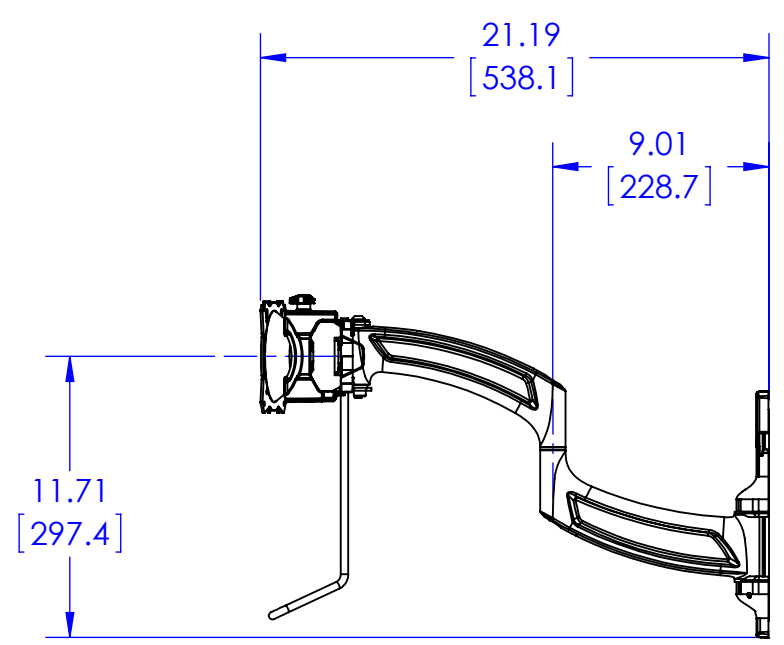

100X100 &  
75 X 75 VESA  
PATTERN

THE INFORMATION AND DESIGNS CONTAINED IN THIS DRAWING ARE CONFIDENTIAL AND THE PROPRIETARY PROPERTY OF MILESTONE AV TECHNOLOGIES NEITHER THIS DESIGN NOR ANY INFORMATION CONTAINED IN THIS DRAWING MAY BE REPRODUCED OR DISCLOSED TO OTHERS WITHOUT THE EXPRESS WRITTEN CONSENT OF MILESTONE AV TECHNOLOGIES.

CAD GENERATED DRAWING, DO NOT MANUALLY UPDATE.			 6436 CITY WEST PKWY EDEN PRAIRIE MN, 55344 PHONE: 866-977-3901 FAX: 877-894-6918	
DRAWN BY	TLC	2/1/2013		
ENG APPROVAL		02/01/2013	DESCRIPTION <b>KONTOUR ARRAY FOCAL ADJ WALL 2X1 BLK</b>	
MFG APPROVAL			MODEL NO. <b>K4W210B</b>	
QA APPROVAL			SIZE <b>B</b>	DWG. NO. <b>TECH-000284</b>
SHEET 1 OF 1			SCALE <b>1:8</b>	REV. <b>00</b>