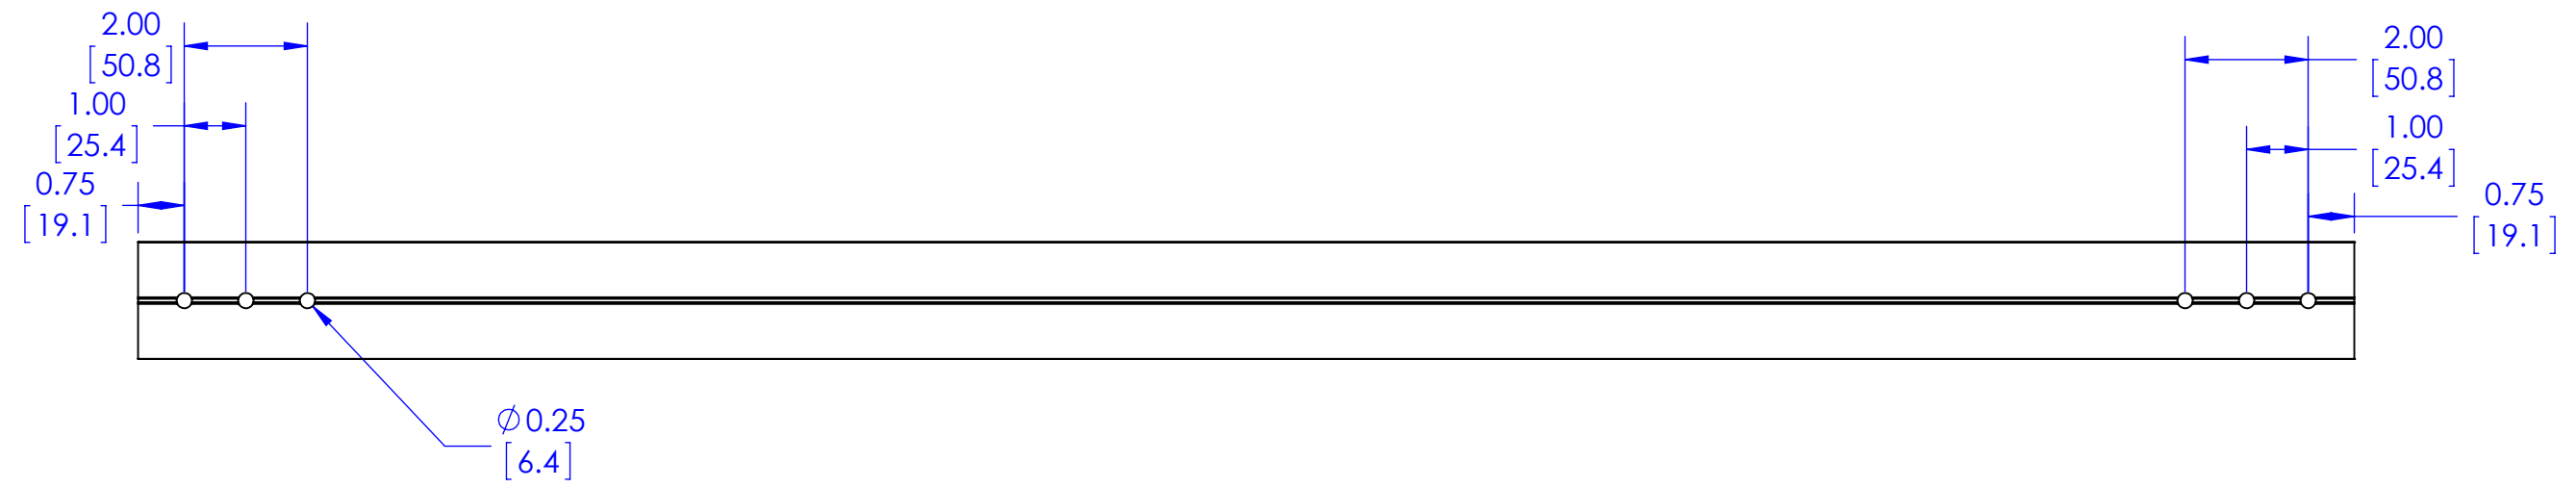

CPA STYLE COLUMNS ARE AVAILABLE
IN A VARIETY OF LENGTHS,
THE PART NUMBER WILL DESIGNATE THE LENGTH.

FOR EXAMPLE
CPA018 (LENGTH) = 18" (457.2 mm)
CPA120 (LENGTH) = 120" (3048 mm)
REFER TO CATALOG OR WEBSITE
FOR AVAILABLE LENGTHS.

STANDARD COLOR IS BLACK, "S" AT THE END OF THE
PART NUMBER WILL SIGNIFY SILVER COLOR.

THE INFORMATION AND DESIGNS CONTAINED IN THIS DRAWING ARE CONFIDENTIAL AND THE PROPRIETARY PROPERTY OF MILESTONE AV TECHNOLOGIES NEITHER THIS DESIGN NOR ANY INFORMATION CONTAINED IN THIS DRAWING MAY BE REPRODUCED OR DISCLOSED TO OTHERS WITHOUT THE EXPRESS WRITTEN CONSENT OF MILESTONE AV TECHNOLOGIES.