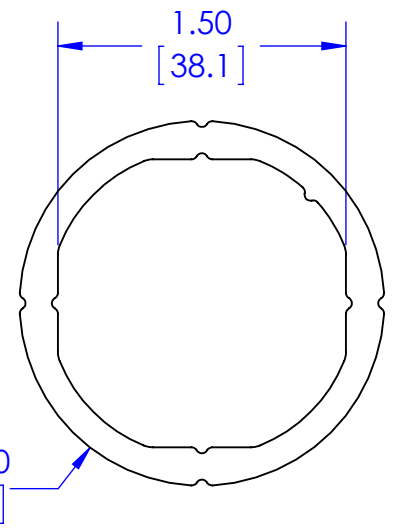

CPA STYLE COLUMNS ARE AVAILABLE
IN A VARIETY OF LENGTHS,
THE PART NUMBER WILL DESIGNATE THE LENGTH.

FOR EXAMPLE
CPA018 (LENGTH) = 18" (457.2 mm)
CPA120 (LENGTH) = 120" (3048 mm)
REFER TO CATALOG OR WEBSITE
FOR AVAILABLE LENGTHS.

STANDARD COLOR IS BLACK, "S" AT THE END OF THE
PART NUMBER WILL SIGNIFY SILVER COLOR.

THE INFORMATION AND DESIGNS CONTAINED IN THIS DRAWING ARE CONFIDENTIAL AND THE PROPRIETARY PROPERTY OF MILESTONE AV TECHNOLOGIES NEITHER THIS DESIGN NOR ANY INFORMATION CONTAINED IN THIS DRAWING MAY BE REPRODUCED OR DISCLOSED TO OTHERS WITHOUT THE EXPRESS WRITTEN CONSENT OF MILESTONE AV TECHNOLOGIES.