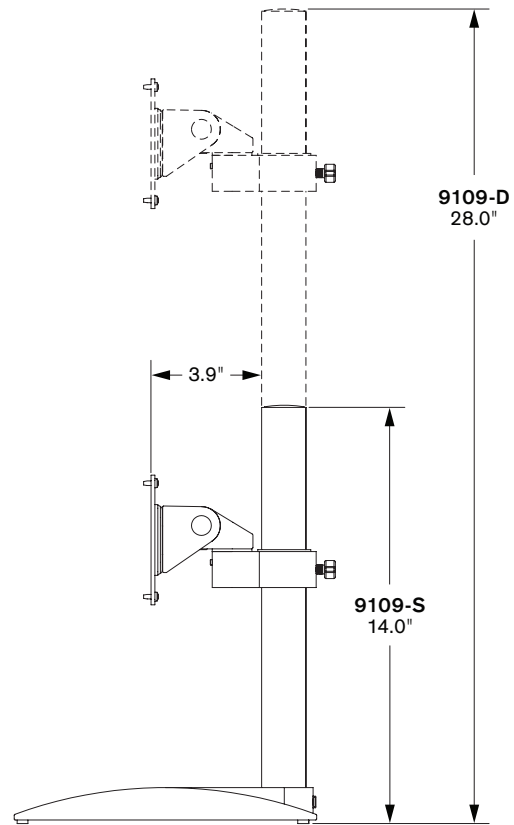

SIDE VIEW

CAPABILITIES

- **Pole height**..... 14" (9109-S), 28" (9109-D)
- **Base dimensions** .....W: 9.5", L: 10.5"
- **Base weight** ..... 10 lbs
- **Monitor tilt** .....200 degrees
- **Monitor pivot** .....Landscape to portrait
- **Monitor compatibility**.....VESA® 75mm and 100mm
- **Monitor weight**.....Up to 45 lbs per monitor

Phone: 800.524.2744 | Fax: 610.253.9521 | E-mail: sales@LCDarms.com | Web: www.LCDarms.com