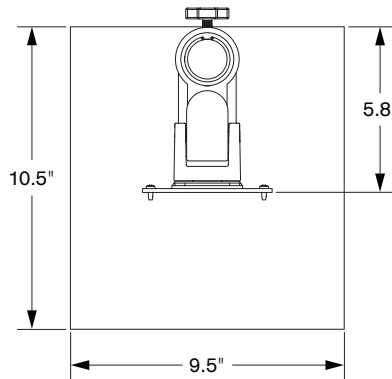

Model 9109

Specifications

FRONT VIEW

TOP VIEW

SIDE VIEW

CAPABILITIES

- **Pole height**..... 14" (9109-S), 28" (9109-D)
- **Base dimensions** .....W: 9.5", L: 10.5"
- **Base weight** ..... 10 lbs
- **Monitor tilt** .....200 degrees
- **Monitor pivot** .....Landscape to portrait
- **Monitor compatibility**.....VESA® 75mm and 100mm
- **Monitor weight**.....Up to 45 lbs per monitor

Phone: 800.524.2744 | Fax: 610.253.9521 | E-mail: sales@LCDarms.com | Web: www.LCDarms.com