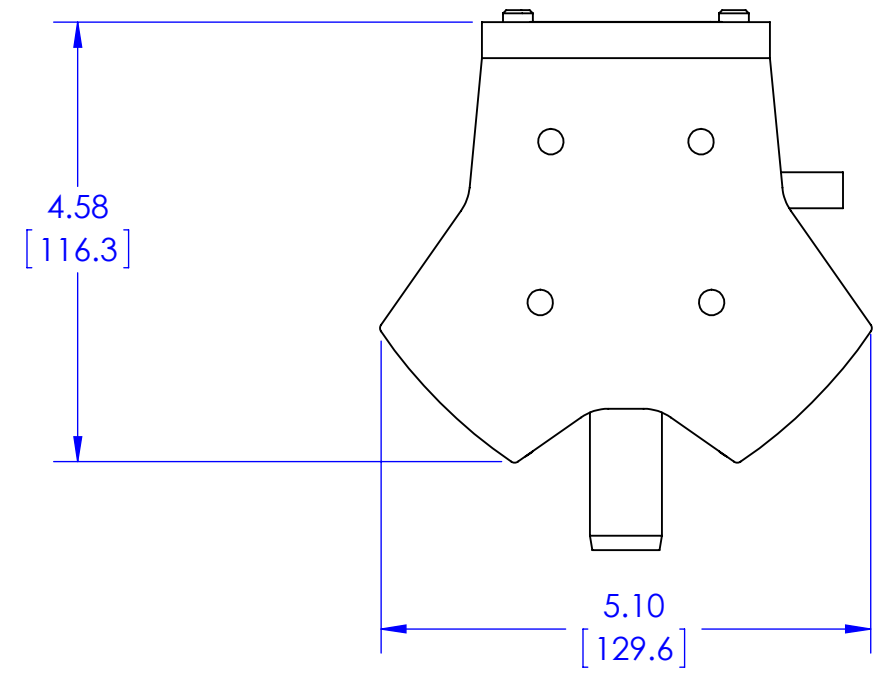

NOTE: FOR USE WITH K3 SERIES MOUNTS ONLY

THE INFORMATION AND DESIGNS CONTAINED IN THIS DRAWING ARE CONFIDENTIAL AND THE PROPRIETARY PROPERTY OF MILESTONE AV TECHNOLOGIES NEITHER THIS DESIGN NOR ANY INFORMATION CONTAINED IN THIS DRAWING MAY BE REPRODUCED OR DISCLOSED TO OTHERS WITHOUT THE EXPRESS WRITTEN CONSENT OF MILESTONE AV TECHNOLOGIES.

CAD GENERATED DRAWING, DO NOT MANUALLY UPDATE.			6436 CITY WEST PKWY EDEN PRAIRIE MN, 55344 PHONE: 866-977-3901 FAX: 877-894-6918	
DRAWN BY	TLC	2/8/2013	DESCRIPTION	
ENG APPROVAL		02/08/2013	KONTOUR ARRAY NON-FOCAL ADJ CLAM	
MFG APPROVAL			MODEL NO.	
QA APPROVAL			KRA500	
SHEET 1 OF 1		SCALE 1:2	SIZE B	DWG. NO. TECH-000321
				REV. 00