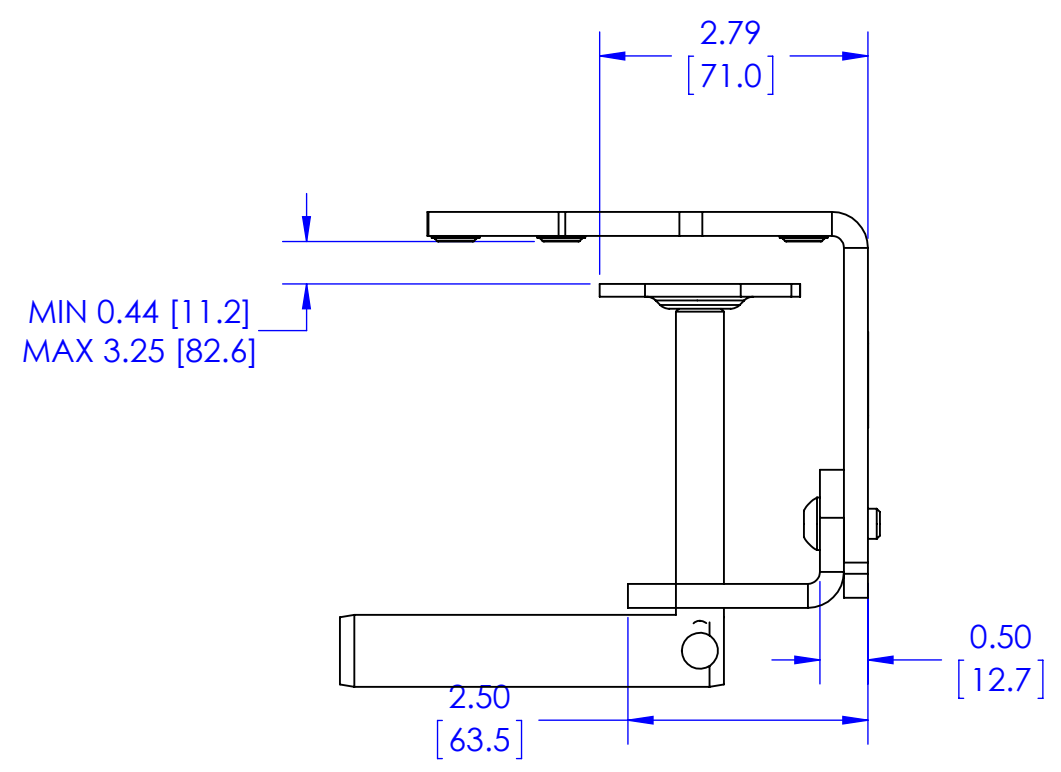

NOTE: FOR USE WITH K3 SERIES MOUNTS ONLY

THE INFORMATION AND DESIGNS CONTAINED IN THIS DRAWING ARE CONFIDENTIAL AND THE PROPRIETARY PROPERTY OF MILESTONE AV TECHNOLOGIES NEITHER THIS DESIGN NOR ANY INFORMATION CONTAINED IN THIS DRAWING MAY BE REPRODUCED OR DISCLOSED TO OTHERS WITHOUT THE EXPRESS WRITTEN CONSENT OF MILESTONE AV TECHNOLOGIES.

CAD GENERATED DRAWING, DO NOT MANUALLY UPDATE.			6436 CITY WEST PKWY EDEN PRAIRIE MN, 55344 PHONE: 866-977-3901 FAX: 877-894-6918	
DRAWN BY	TLC	2/8/2013	DESCRIPTION	
ENG APPROVAL		02/08/2013	KONTOUR ARRAY NON-FOCAL ADJ CLAM	
MFG APPROVAL			MODEL NO.	
QA APPROVAL			KRA500	
SHEET 1 OF 1		SCALE 1:2	SIZE B	DWG. NO. TECH-000321
				REV. 00