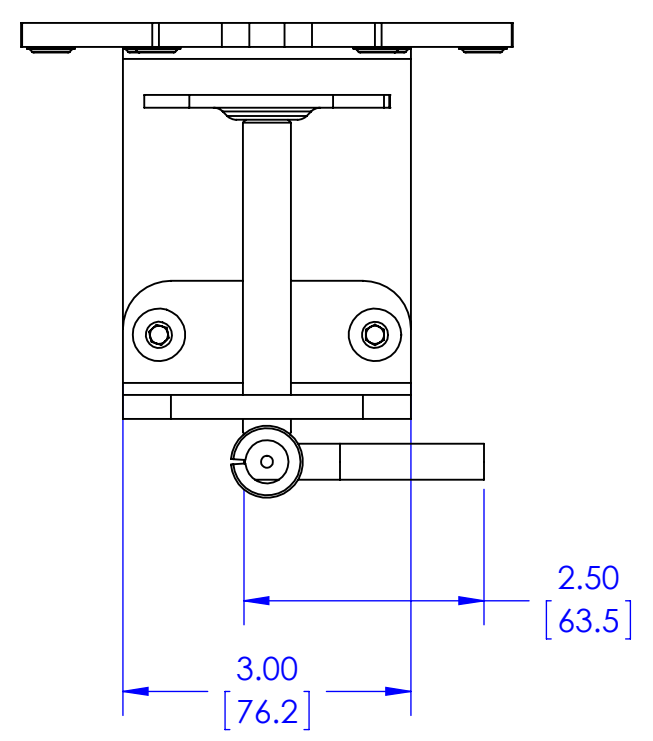

NOTE: FOR USE WITH K3 SERIES MOUNTS ONLY

THE INFORMATION AND DESIGNS CONTAINED IN THIS DRAWING ARE CONFIDENTIAL AND THE PROPRIETARY PROPERTY OF MILESTONE AV TECHNOLOGIES NEITHER THIS DESIGN NOR ANY INFORMATION CONTAINED IN THIS DRAWING MAY BE REPRODUCED OR DISCLOSED TO OTHERS WITHOUT THE EXPRESS WRITTEN CONSENT OF MILESTONE AV TECHNOLOGIES.

CAD GENERATED DRAWING, DO NOT MANUALLY UPDATE.			6436 CITY WEST PKWY EDEN PRAIRIE MN, 55344 PHONE: 866-977-3901 FAX: 877-894-6918	
DRAWN BY	TLC	2/8/2013	DESCRIPTION	
ENG APPROVAL		02/08/2013	KONTOUR ARRAY NON-FOCAL ADJ CLAM	
MFG APPROVAL			MODEL NO.	
QA APPROVAL			KRA500	
SHEET 1 OF 1		SCALE 1:2	SIZE B	DWG. NO. TECH-000321
				REV. 00