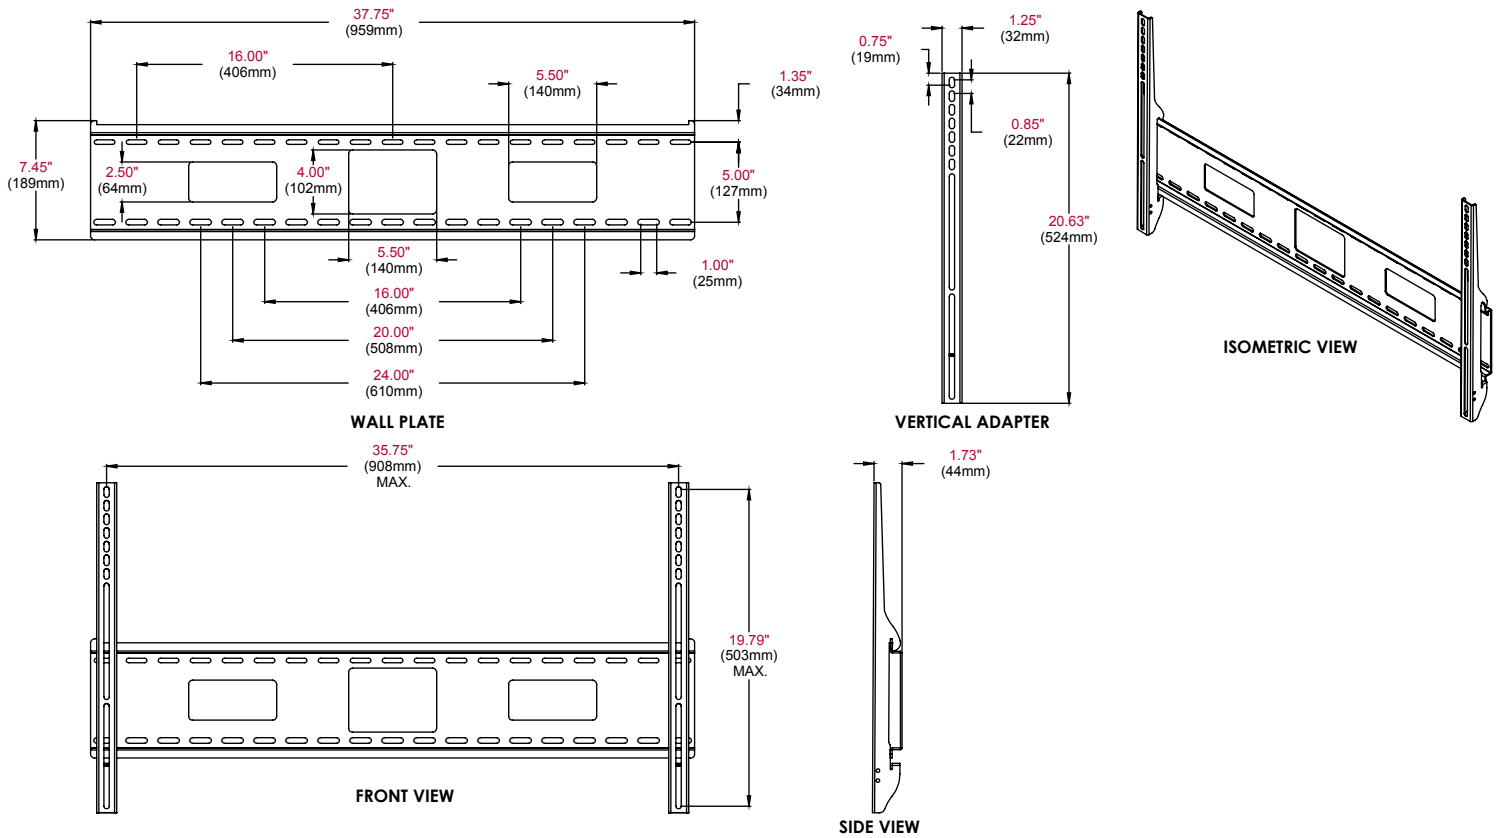

SF670(-S)	Universal Flat Wall Mount for 42" to 71" Flat Panel Screens - security models
SF670P(-S)	Universal Flat Wall Mount for 42" to 71" Flat Panel Screens - standard models

Product Specifications

	DIMENSIONS (W x H x D)	PRODUCT WEIGHT	LOAD CAPACITY	FINISH	AVAILABLE COLORS
SF670(P)(-S)	37.75" x 20.63" x 1.73" (959 x 524 x 44mm)	10.07lb (4.9kg)	250lb (113kg)	Scratch resistant fused epoxy	SF670(P): Black SF670(P)-S: Silver

Package Specifications

	PACKAGE SIZE (W x H x D)	PACKAGE SHIP WEIGHT	PACKAGE UPC CODE	PACKAGE CONTENTS	UNITS IN PACKAGE
SF670(P)(-S)	46.8" x 8.6" x 3.9" (1189 x 218 x 99mm)	13.1lb (5.9kg)	SF670: 735029242192 SF670-S: 735029242208 SF670P: 735029242215 SF670P-S: 735029242222	Wall mount, universal brackets and mounting and screen attachment hardware	1

Accessories

- **ACC415:** 4-pack Metal Stud Fastener Kit
- **ACC615:** 6-pack Metal Stud Fastener Kit
- **ACC309:** Video Conference Shelf

All dimensions = inch (mm)

ARCHITECTS SPECIFICATIONS

The Smartmount® Universal Flat Wall Mount shall be a Peerless model SF670 and shall be located where indicated on the plans. It shall be constructed of heavy gauge cold rolled steel and finished with scratch resistant Black or Silver Fused Epoxy. Assembly and installation shall be done according to instructions provided by the manufacturer.