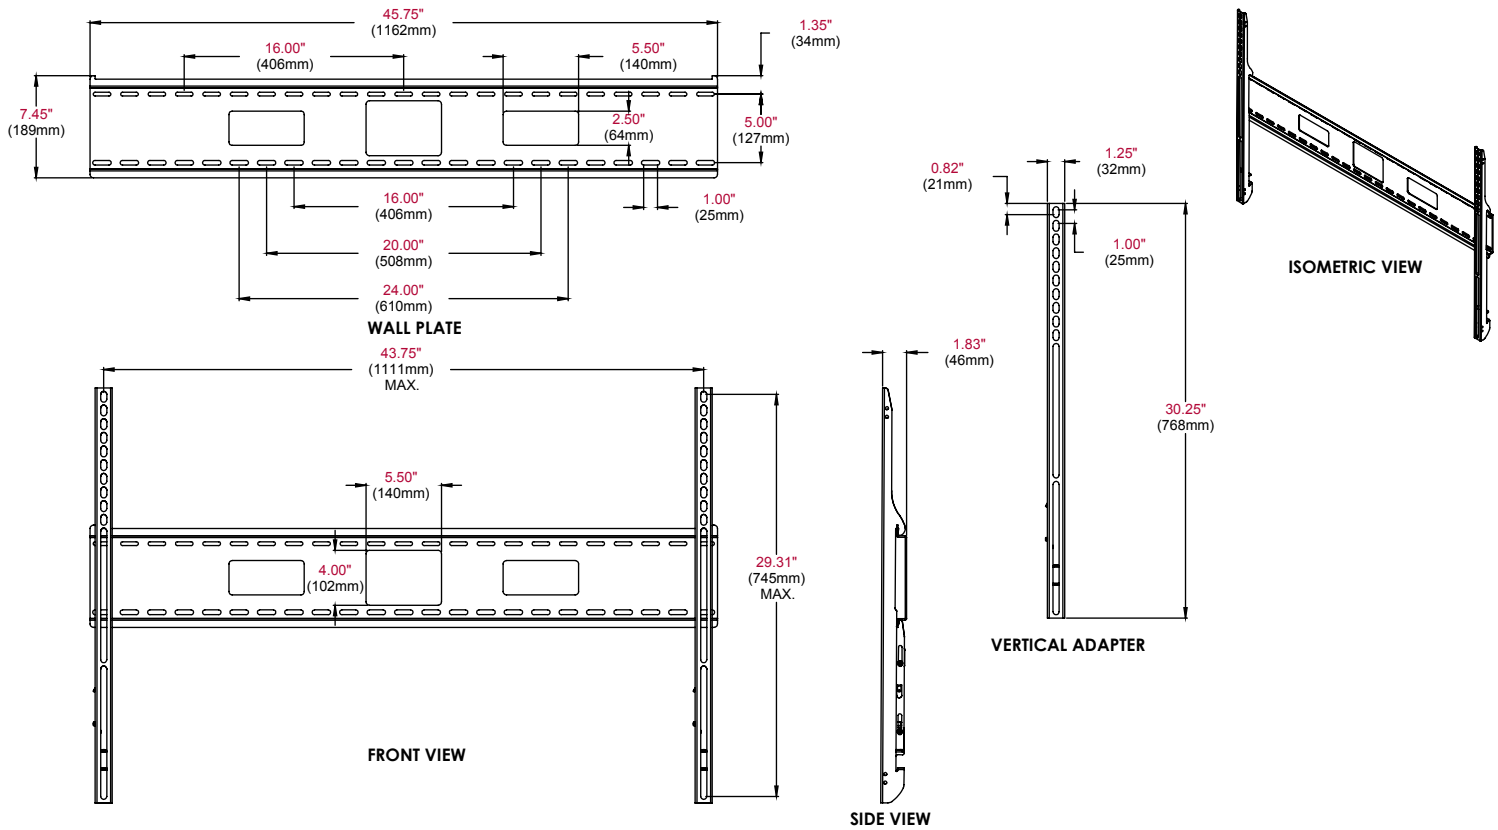

Model Numbers

WARRANTY: Limited 5-year

SF680(-S)	Universal Flat Wall Mount for 61" to 102" Flat Panel Screens - security models
SF678P(-S)	Universal Flat Wall Mount for 61" to 102" Flat Panel Screens - standard models

Product Specifications

	DIMENSIONS (W x H x D)	PRODUCT WEIGHT	LOAD CAPACITY	FINISH	AVAILABLE COLORS
SF680(P)(-S)	45.75" x 30.25" x 1.83" (1162 x 768 x 47mm)	14.3lb (5.48kg)	350lb (158kg)	Scratch resistant fused epoxy	SF680(P): Black SF680(P)-S: Silver

Package Specifications

	PACKAGE SIZE (W x H x D)	PACKAGE SHIP WEIGHT	PACKAGE UPC CODE	PACKAGE CONTENTS	UNITS IN PACKAGE
SF680(P)(-S)	46.8" x 8.6" x 3.9" (1189 x 218 x 99mm)	16.5lb (7.48kg)	SF680: 735029242239 SF680-S: 735029242246 SF680P: 735029242253 SF680P-S: 735029242260	Wall mount, universal brackets, mounting and screen attachment hardware	1

Accessories

- **ACC615:** 6-pack Metal Stud Fastener Kit
- **ACC309:** Video Conference Shelf

All dimensions = inch (mm)

ARCHITECTS SPECIFICATIONS

The Smartmount® Universal Flat Wall Mount shall be a Peerless model SF680 and shall be located where indicated on the plans. It shall be constructed of heavy gauge cold rolled steel and finished with scratch resistant Black or Silver Fused Epoxy. Assembly and installation shall be done according to instructions provided by the manufacturer.