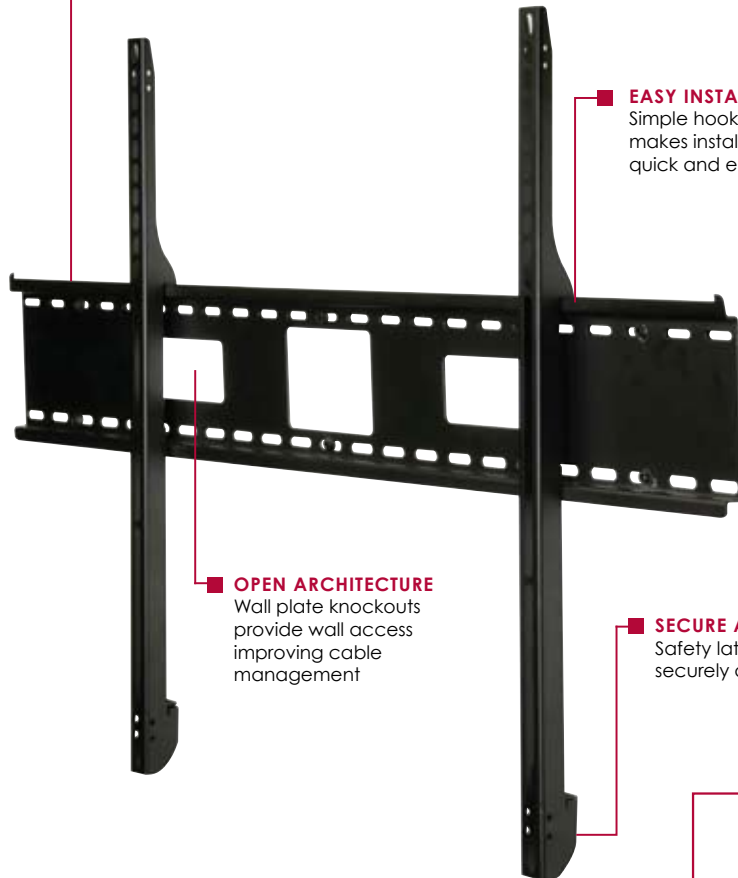

# SmartMount® Universal Flat Wall Mount for 61" to 102" Flat Panel Screens

The sturdy SF680 wall plate holds screens weighing up to 350lb while featuring junction box access ports and horizontal screen adjustment up to 12" for ideal screen positioning. Its easy-glide brackets enable quick screen-to-mount attachment with its simple hook-on design. Delivering an ultra-slim profile, this mount is the ultimate in low-profile solutions for 61" to 102" flat panel screens.

## FEATURES

- Fits screens with mounting hole patterns up to 43.75" W and 29.31" H (1111 x 745mm)
- Low-profile design holds screen only 1.83" (47mm) from the wall for a clean application
- Easy-glide bracket design ensures screen is securely attached to wall plate
- Horizontal screen adjustment up to 12" (304mm)
- Mounts to wood studs, concrete, cinder block or metal studs (metal stud accessory required)
- Includes Peerless' Sorted-For-You™ fastener pack with all necessary mounting and screen attachment hardware
- UL listed

### OPEN ARCHITECTURE

Wall plate knockouts provide wall access improving cable management

### SECURE ATTACHMENT

Safety latch ensures screen is securely attached to wall plate

Low-profile design holds screen only 1.83" (47mm) from the wall