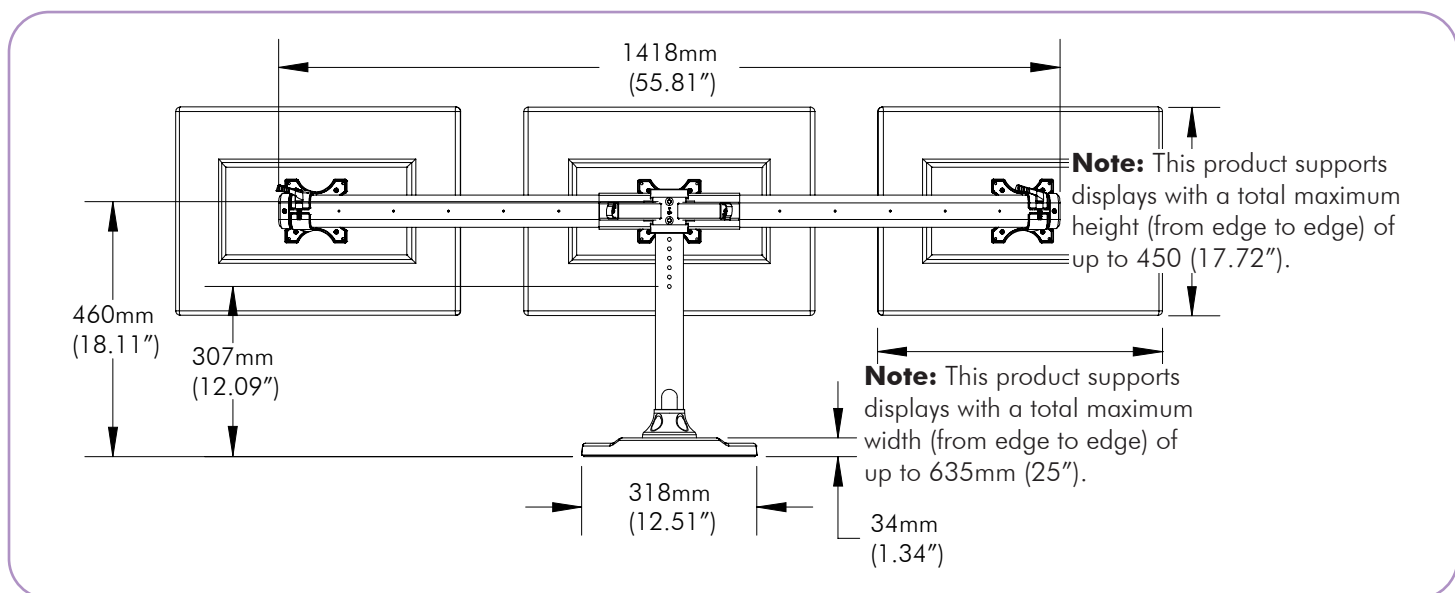

Product information

Product Code	Load capacity	Material	Colour
SD-FS-T	Max of 3 displays up to 8kgs (17.5lbs) each	Aluminum/Steel	Black

Package information, single unit (this product is shipped in single units, no master pack)

Size (L x W x H)	Ship weight	UPC code	Contents
73cm x 34cm x 14cm (28.74" x 13.38" x 5.51")	13kg (28.66 lbs)	881493005150	All hardware required for installation supplied

Technical drawings