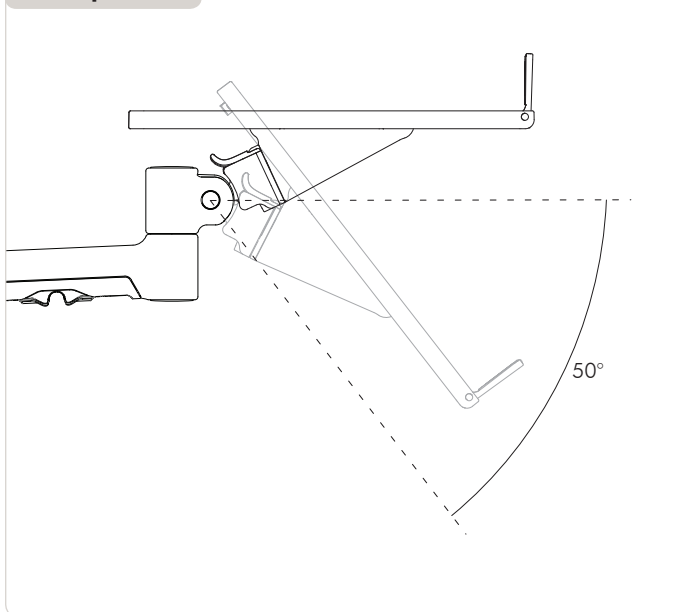

SYSTEMA

Systema | Notebook Tray

General Features

Max load:

8KG (17.6 lbs)

Included Hardware:

All fasteners and hardware included.

Compatibility:

All Systema Monitor arms and Monitor Spring arms

Colours:

Black

Warranty:

10 years limited

Dimensions

Tilt Adjustment

Tray Dimensions

Distance from pivot point on: SS/SSK

Distance from pivot point on: SA13 / SA46 / SA71

Fine Adjustment