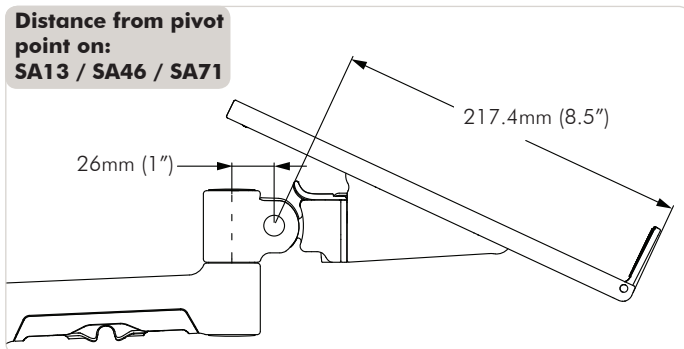

SYSTEMA

Systema | Notebook Tray

General Features

Max load:

8KG (17.6 lbs)

Included Hardware:

All fasteners and hardware included.

Compatibility:

All Systema Monitor arms and Monitor Spring arms

Colours:

Black

Warranty:

10 years limited

Dimensions

Tilt Adjustment

Tray Dimensions

Distance from pivot point on: SS/SSK

Distance from pivot point on: SA13 / SA46 / SA71

Fine Adjustment