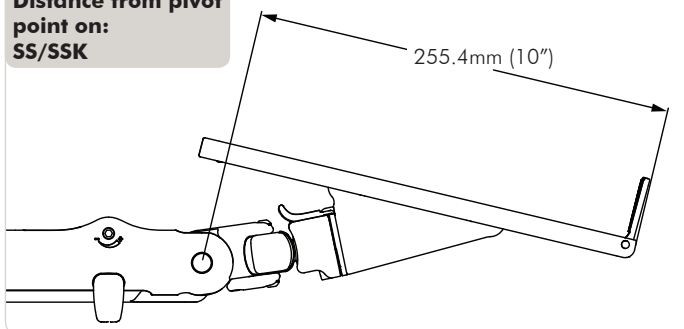

SYSTEMA

Systema | Notebook Tray

General Features

Max load:

8KG (17.6 lbs)

Included Hardware:

All fasteners and hardware included.

Compatibility:

All Systema Monitor arms and Monitor Spring arms

Colours:

Black

Warranty:

10 years limited

Dimensions

Tilt Adjustment

Tray Dimensions

Distance from pivot point on: SS/SSK

Distance from pivot point on: SA13 / SA46 / SA71

Fine Adjustment