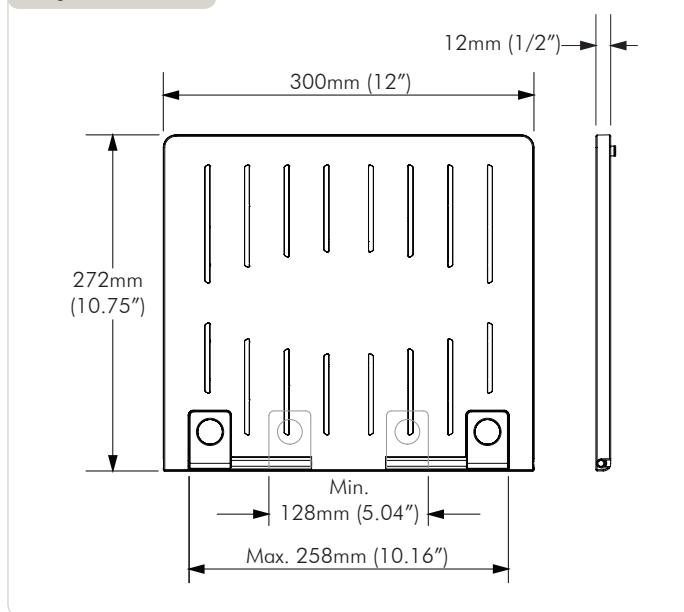

SYSTEMA

Systema | Notebook Tray

General Features

Max load:

8KG (17.6 lbs)

Included Hardware:

All fasteners and hardware included.

Compatibility:

All Systema Monitor arms and Monitor Spring arms

Colours:

Black

Warranty:

10 years limited

Dimensions

Tilt Adjustment

Tray Dimensions

Distance from pivot point on: SS/SSK

Distance from pivot point on: SA13 / SA46 / SA71

Fine Adjustment