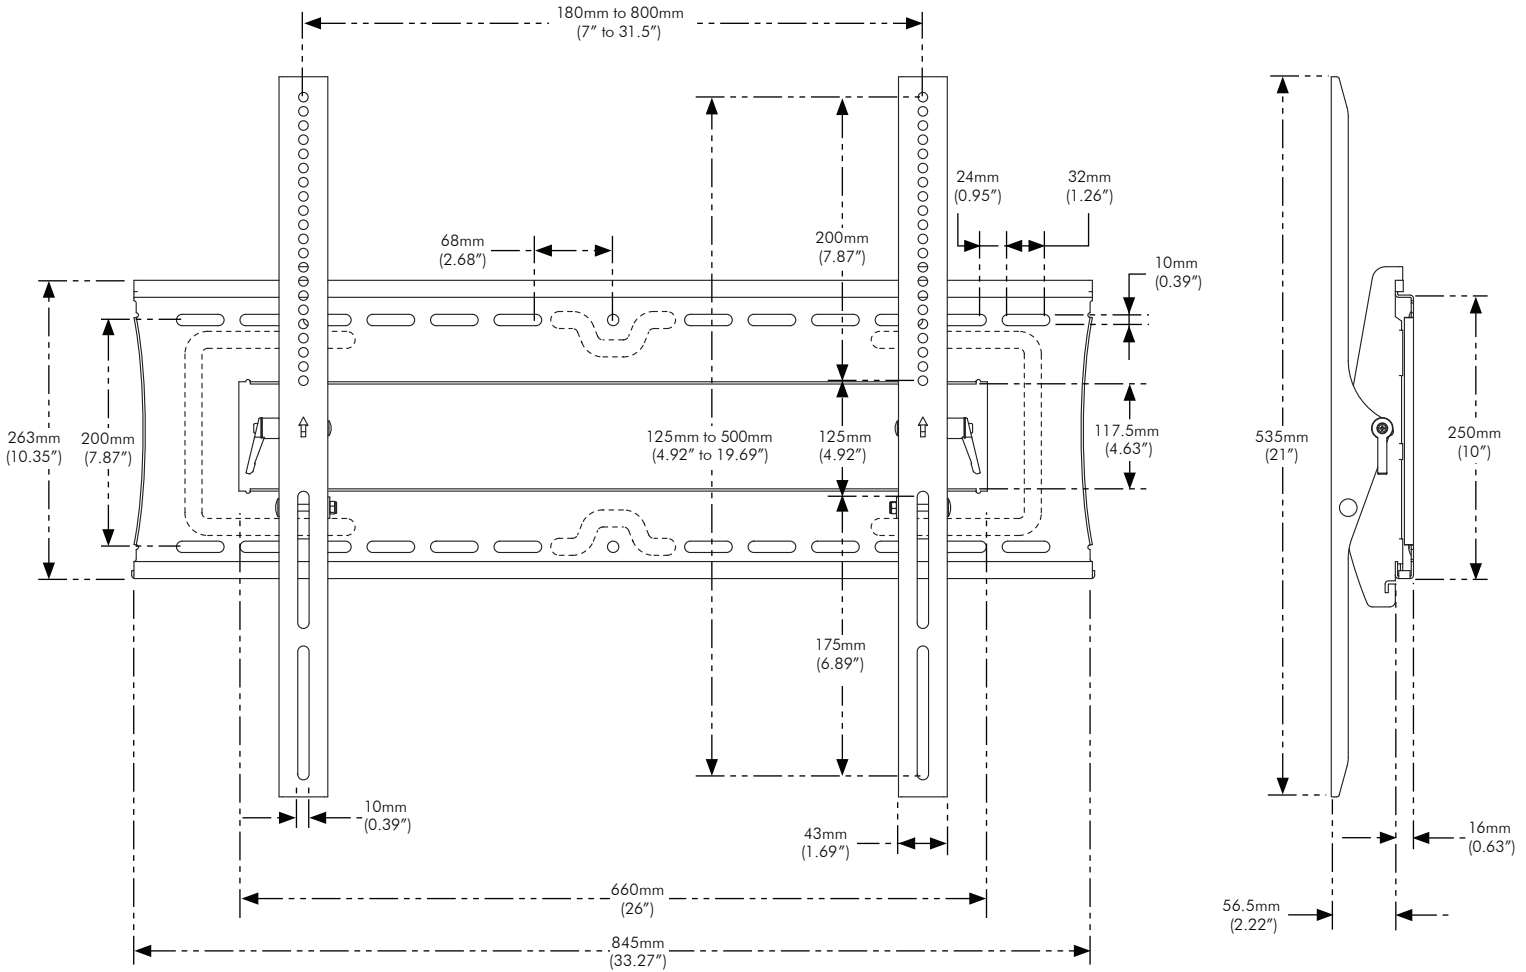

NOTE

- Maximum load = 91kg (200lbs)
- Suits displays with mounting hole patterns from 180mm to 800mm wide (7"-31.5") by 125mm to 500mm high (5"-19.69").
- Mounting hardware included
- **Warranty:** 10 years limited

Mounting screws and hardware

Mounting screws included:

- M8x15mm / M8x35mm / M8x45mm (x4 each)
- M6x15mm / M6x35mm / M6x45mm (x4 each)
- M5x15mm / M5x35mm / M5x45mm (x4 each)
- M4x15mm / M4x35mm / M4x45mm (x4 each)

Mounting hardware included:

- Coach Screw (x4)
- Washer (x4)
- Spacer Bush (x4)
- Masonry Wall Plug (x4)
- Multi Washer (x4)
- Recessed Hole Bush (x4)
- Dry Wall Anchor (x6)

A General Features

B Range of Movement

ADJUSTABLE TILT OF
-5° TO 15°

525mm (23") OF HORIZONTAL ADJUSTMENT
from 180mm (7") to 800mm (31.5")