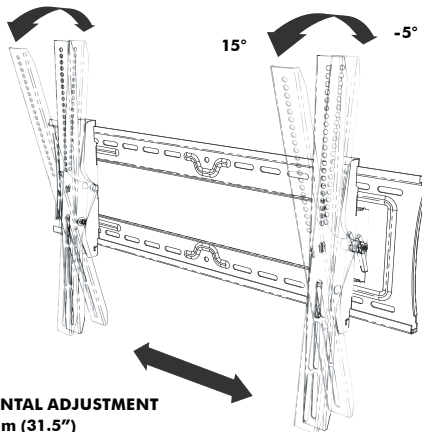

NOTE

- Maximum load = 91kg (200lbs)
- Suits displays with mounting hole patterns from 180mm to 800mm wide (7"-31.5") by 125mm to 500mm high (5"-19.69").
- Mounting hardware included
- **Warranty:** 10 years limited

Mounting screws and hardware

Mounting screws included:

- M8x15mm / M8x35mm / M8x45mm (x4 each)
- M6x15mm / M6x35mm / M6x45mm (x4 each)
- M5x15mm / M5x35mm / M5x45mm (x4 each)
- M4x15mm / M4x35mm / M4x45mm (x4 each)

Mounting hardware included:

- Coach Screw (x4)
- Washer (x4)
- Spacer Bush (x4)
- Masonry Wall Plug (x4)
- Multi Washer (x4)
- Recessed Hole Bush (x4)
- Dry Wall Anchor (x6)

A General Features

B Range of Movement

ADJUSTABLE TILT OF
-5° TO 15°

525mm (23") OF HORIZONTAL ADJUSTMENT
from 180mm (7") to 800mm (31.5")