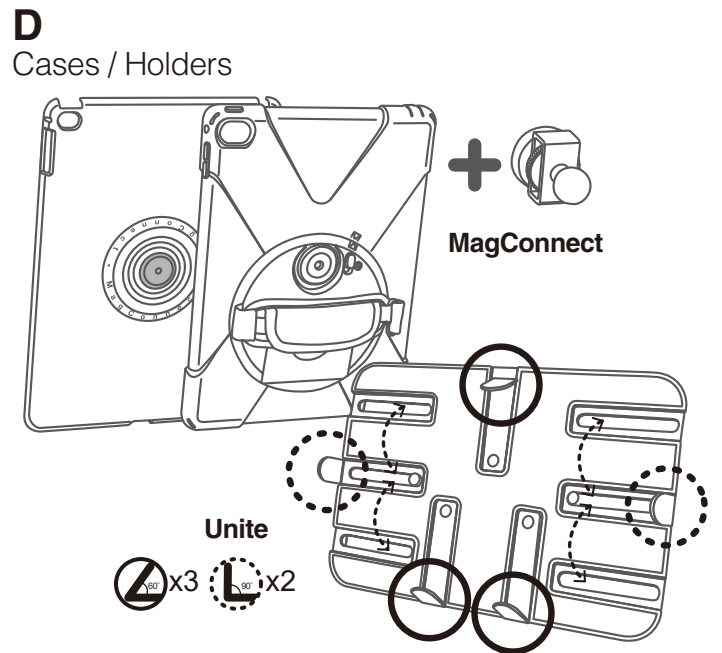

D
Cases / Holders

DISCLAIMER FOR JOY FACTORY TABLET MOUNTS

Congratulations on the purchase of your new Tablet Mount from The Joy Factory Inc!

BEFORE YOU INSTALL OR USE YOUR TABLET MOUNT, PLEASE READ ALL LITERATURE PROVIDED WITH YOUR MOUNT TO ENSURE THE MOUNT YOU PURCHASED IS COMPATIBLE WITH THE TABLET OR TABLETS YOU INTEND TO USE WITH THE MOUNT. IF YOU ARE NOT CERTAIN WHETHER THE MOUNT IS COMPATIBLE WITH YOUR TABLET(S), PLEASE CHECK THE JOY FACTORY WEBSITE OR CONTACT CUSTOMER SERVICE.

BEFORE YOU INSTALL OR USE YOUR TABLET MOUNT READ THIS DOCUMENT AND ALL INSTRUCTIONS CAREFULLY. IMPROPER USE OF THE MOUNT WILL RESULT IN DAMAGE TO YOUR TABLET. USE OF THE MOUNT WITH OTHER DEVICES MAY CREATE AN INSECURE MOUNTING OF THE DEVICE, MAY PLACE UNANTICIPATED LOADS OR STRESS ON THE MOUNT AND/OR WEAKEN THE MOUNT.

USE OF YOUR TABLET MOUNT WITH DEVICES OTHER THAN THOSE DEVICES FOR WHICH IT IS DESIGNED WILL VOID ALL WARRANTIES FROM THE JOY FACTORY, WHETHER SUCH WARRANTIES ARE EXPRESS OR IMPLIED. THE JOY FACTORS DISCLAIMS ANY AND ALL LIABILITY FOR USE OF OUR MOUNTS WHEN IT IS NOT USED AS DESIGNED OR WHEN IT IS USED FOR ANY PURPOSE OTHER THAN THE PURPOSE FOR WHICH IT IS DESIGNED.

THE JOY FACTORY SELLS VARIOUS MOUNTS FOR DIFFERENT USES OR APPLICATIONS. ONLY USE YOUR Tablet MOUNT FOR ITS INTENDED PURPOSE AND ONLY WHEN AND WHERE IT IS SAFE TO DO SO AND ONLY WHERE PERMITTED BY LAW.

For Mounts Used in Motor Vehicles:

FOR MOUNTS USED IN MOTOR VEHICLES, NEVER USE OUR MOUNTING DEVICE OR ELECTRONICS WHILE OPERATING THE VEHICLE OR WHILE THE VEHICLE IS IN MOTION.

For mounts used in vehicles, passengers in the vehicle should only use our mounting device or electronic devices when it is

safe to do so and only where such use does not distract the operator of the vehicle or distract the operator's ability to safely operate the vehicle.