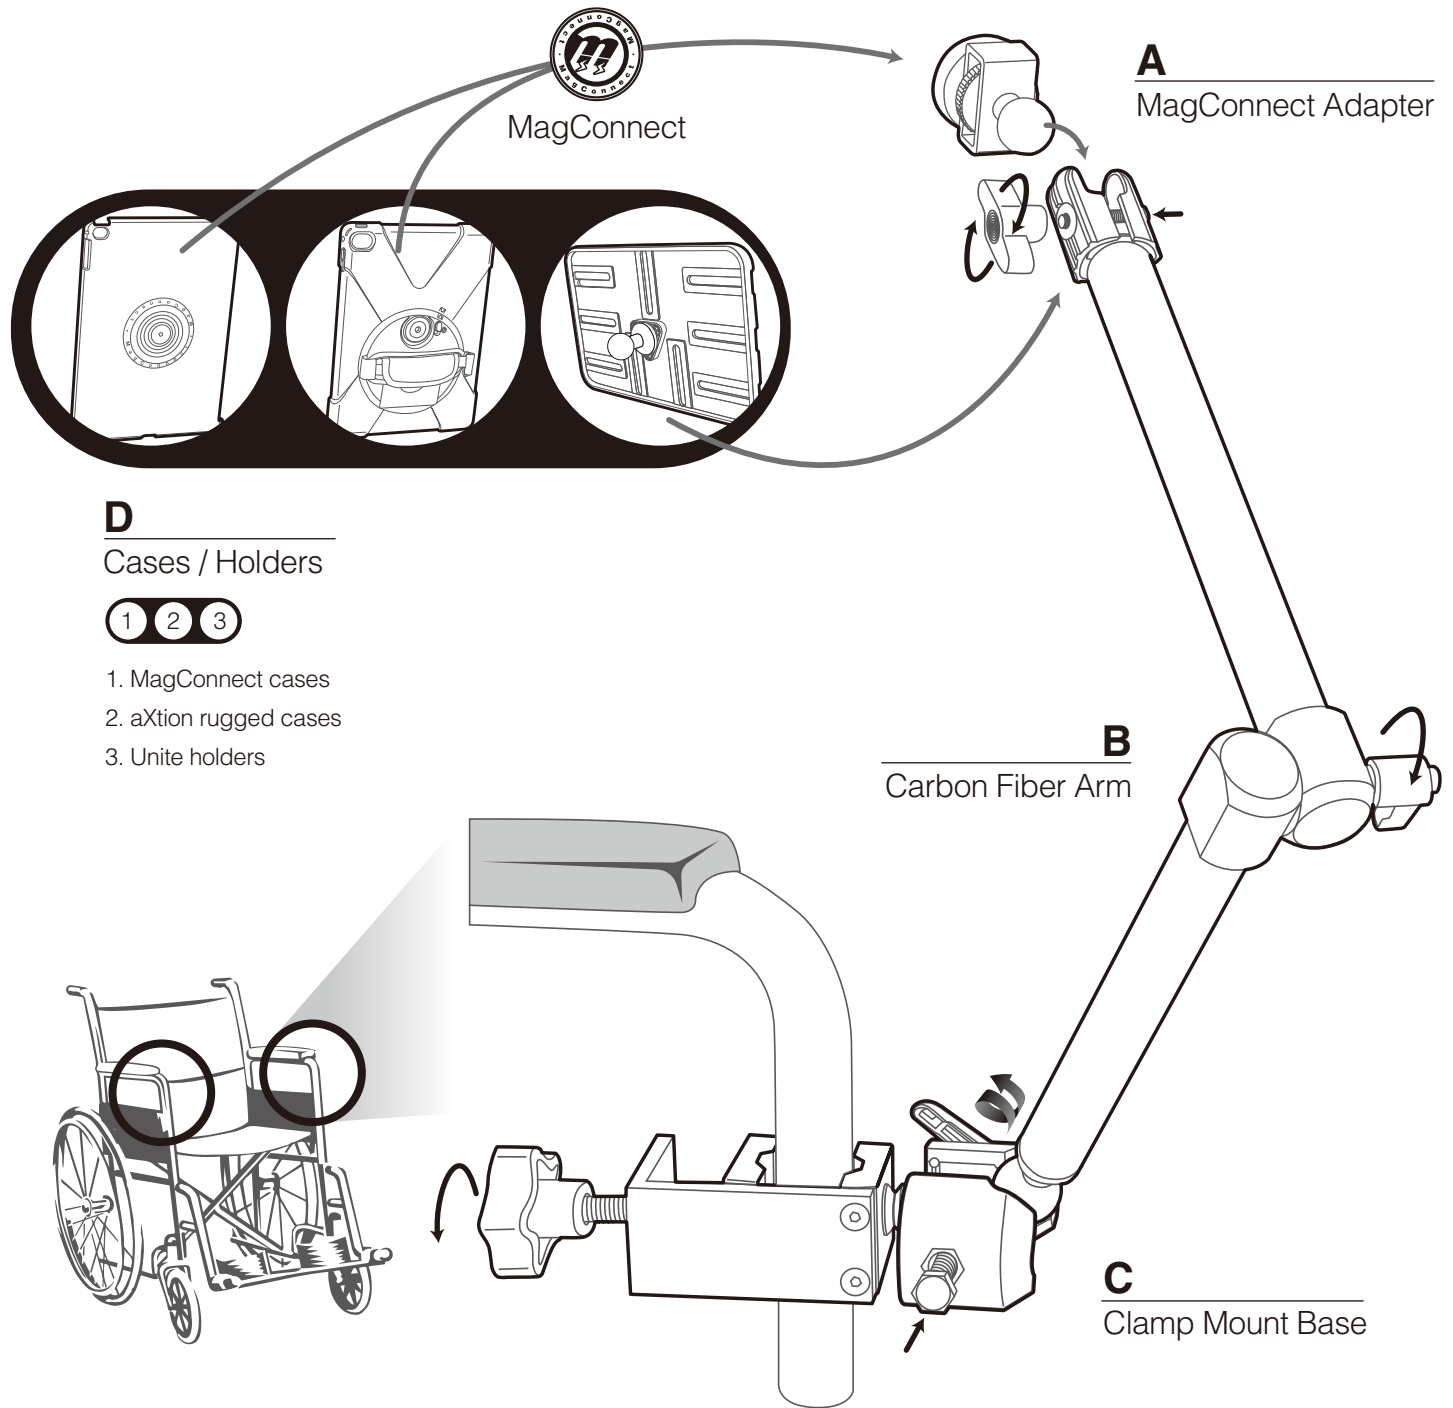

# Wheelchair Mount

## Installation Guide

**A**  
MagConnect Adapter

**B**  
Carbon Fiber Arm

**C**  
Wheelchair Mount Base

**D**  
Cases / Holders

**DISCLAIMER FOR JOY FACTORY TABLET MOUNTS**

*Congratulations on the purchase of your new Tablet Mount from The Joy Factory Inc!*

With respect to The Joy Factory mounts designed to mount to a vehicle windshield via suction cup, it is critical to confirm whether such mounts are legal in your state and, if so, any limitations on use of suction cup attachments to windshields. Some states completely ban use of suction cup mounts to windshields in motor vehicles. Some other states may allow use of suction cup mounts to a vehicle's windshield, but only in certain locations on the windshield or in a manner which does not obstruct the driver's vision or otherwise distract the driver of the motor vehicle.