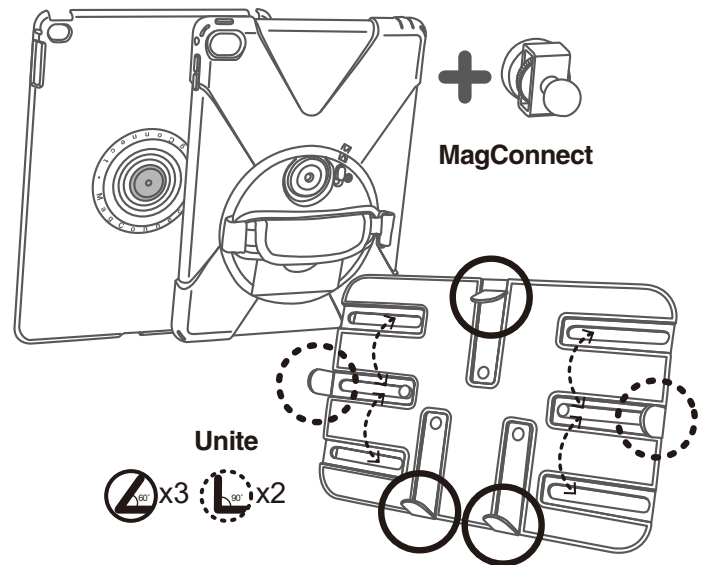

D
Cases / Holders