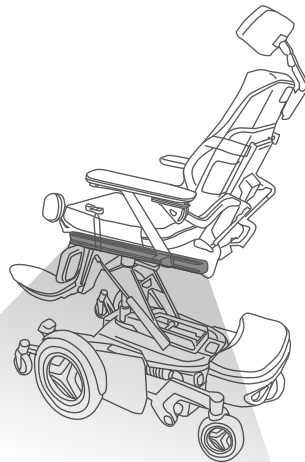

Wheelchair Rail Mount

Installation Guide

D
Cases / Holders

1 2 3

1. MagConnect cases
2. aXtion rugged cases
3. Unite holders

B
Carbon Fiber Arm

C
Wheelchair Rail Mount
Base

A
MagConnect Adapter

B
Carbon Fiber Arm

C
Wheelchair Rail Mount Base

D
Cases / Holders

DISCLAIMER FOR JOY FACTORY TABLET MOUNTS

Congratulations on the purchase of your new Tablet Mount from The Joy Factory Inc!

BEFORE YOU INSTALL OR USE YOUR TABLET MOUNT, PLEASE READ ALL LITERATURE PROVIDED WITH YOUR MOUNT TO ENSURE THE MOUNT YOU PURCHASED IS COMPATIBLE WITH THE TABLET OR TABLETS YOU INTEND TO USE WITH THE MOUNT. IF YOU ARE NOT CERTAIN WHETHER THE MOUNT IS COMPATIBLE WITH YOUR TABLET(S), PLEASE CHECK THE JOY FACTORY WEBSITE OR CONTACT CUSTOMER SERVICE.