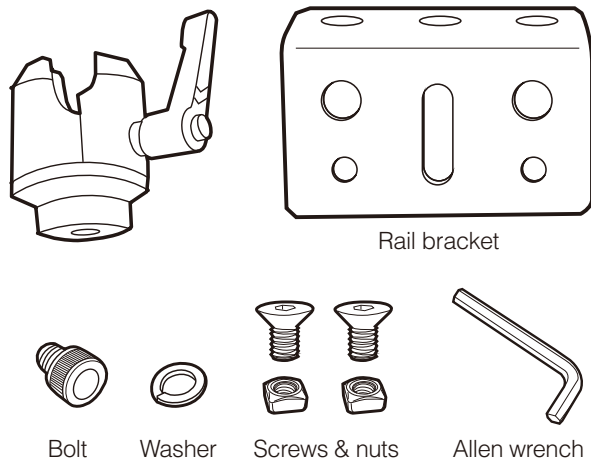

C
Wheelchair Rail Mount Base

DISCLAIMER FOR JOY FACTORY TABLET MOUNTS

Congratulations on the purchase of your new Tablet Mount from The Joy Factory Inc!

BEFORE YOU INSTALL OR USE YOUR TABLET MOUNT, PLEASE READ ALL LITERATURE PROVIDED WITH YOUR MOUNT TO ENSURE THE MOUNT YOU PURCHASED IS COMPATIBLE WITH THE TABLET OR TABLETS YOU INTEND TO USE WITH THE MOUNT. IF YOU ARE NOT CERTAIN WHETHER THE MOUNT IS COMPATIBLE WITH YOUR TABLET(S), PLEASE CHECK THE JOY FACTORY WEBSITE OR CONTACT CUSTOMER SERVICE.

BEFORE YOU INSTALL OR USE YOUR TABLET MOUNT READ THIS DOCUMENT AND ALL INSTRUCTIONS CAREFULLY. IMPROPER USE OF THE MOUNT WILL RESULT IN DAMAGE TO YOUR TABLET. USE OF THE MOUNT WITH OTHER DEVICES MAY CREATE AN INSECURE MOUNTING OF THE DEVICE, MAY PLACE UNANTICIPATED LOADS OR STRESS ON THE MOUNT AND/OR WEAKEN THE MOUNT.

USE OF YOUR TABLET MOUNT WITH DEVICES OTHER THAN THOSE DEVICES FOR WHICH IT IS DESIGNED WILL VOID ALL WARRANTIES FROM THE JOY FACTORY, WHETHER SUCH WARRANTIES ARE EXPRESS OR IMPLIED. THE JOY FACTORS DISCLAIMS ANY AND ALL LIABILITY FOR USE OF OUR MOUNTS WHEN IT IS NOT USED AS DESIGNED OR WHEN IT IS USED FOR ANY PURPOSE OTHER THAN THE PURPOSE FOR WHICH IT IS DESIGNED.

THE JOY FACTORY SELLS VARIOUS MOUNTS FOR DIFFERENT USES OR APPLICATIONS. ONLY USE YOUR Tablet MOUNT FOR ITS INTENDED PURPOSE AND ONLY WHEN AND WHERE IT IS SAFE TO DO SO AND ONLY WHERE PERMITTED BY LAW.

Installation or attachment of any mounts from The Joy Factory must be done in conjunction with the instructions provided by The Joy Factory and liability for damage to the mounts or anything to which they are attached, and any warranties, whether express or implied, are disclaimed by The Joy Factory.

For Mounts Used in Motor Vehicles: