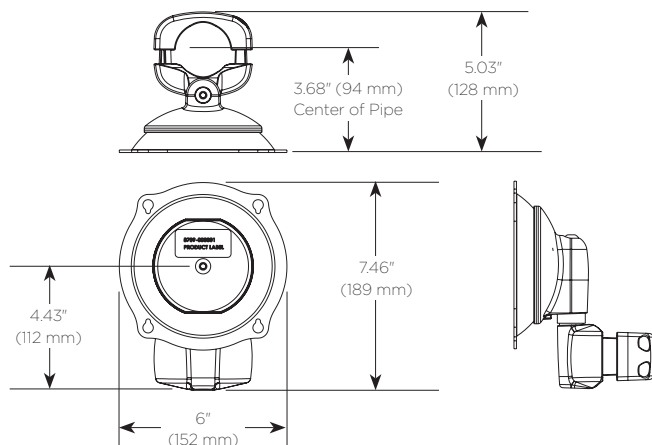

FEATURES

- 1 CENTRIS' FINGERTIP TILT**
PATENTED FEATURE
Provides smooth fingertip tilt in all directions using the screen's center of gravity. Screen angle stays set until you decide to readjust.
- 2 PORTRAIT/LANDSCAPE CAPABILITY**
Mounts in either portrait or landscape position.
- 3 SMOOTH SWIVEL**
Smooth swivel up to 15° in any direction.
- 4 FAST HEIGHT ADJUSTMENT**
Height-adjust mount on pole for ergonomic alignment.

SPECIFICATIONS

Weight Capacity	75 lbs (34 kg)
Pivot/Tilt	15° in all directions
Colors	Black, Silver

WHAT YOU NEED TO KNOW

ORDERING OPTIONS

Available in custom and universal.

- JPPU = VESA patterns up to 400 x 400 mm

ATTACHES TO 1.5 - 2.0" DIAMETER POLES

CUSTOM INTERFACES ORDERED SEPARATELY

OTHER PRODUCT OPTION

KPP110
15 - 26" Pole Mount

TECHNICAL DRAWINGS

COMMERCIAL APPLICATION